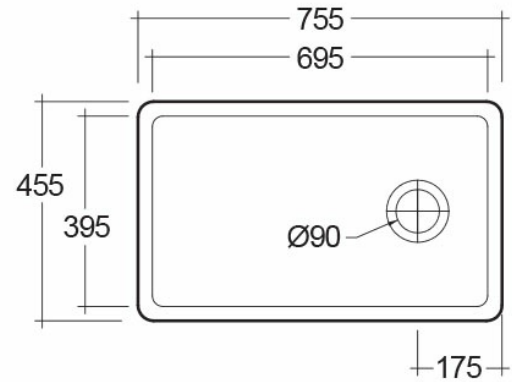

### Technical specifications

Dimensiones:	755 x 455 mm
Peso:	46 Kg
Color:	Blanco Alpino
Suites:	<a href="#">Kitchen Sinks</a>

Code	Nombre
OC115AWHA	STELLA KITCHEN SINK

Dimensions: All dimensions in mm. Tolerance of vitreous china & fireclay items:  $\pm 5\%$  for below 200mm and  $\pm 3\%$  for above 200mm; for all other items tolerance  $\pm 1\%$ . Note: Due to a continuing development program to improve design and performance, the manufacturer reserves all rights to vary specifications without prior information. Please note accessories are for photographic use only.