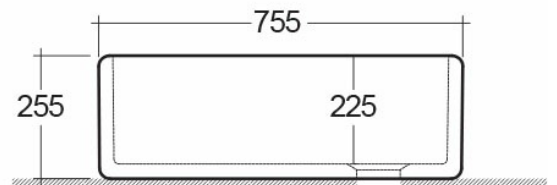

### Technical specifications

Dimensiones:	755 x 455 mm
Peso:	46 Kg
Color:	Blanco Alpino
Suites:	<a href="#">Kitchen Sinks</a>

Code	Nombre
OC115AWHA	STELLA KITCHEN SINK

Dimensions: All dimensions in mm. Tolerance of vitreous china & fireclay items:  $\pm 5\%$  for below 200mm and  $\pm 3\%$  for above 200mm; for all other items tolerance  $\pm 1\%$ . Note: Due to a continuing development program to improve design and performance, the manufacturer reserves all rights to vary specifications without prior information. Please note accessories are for photographic use only.