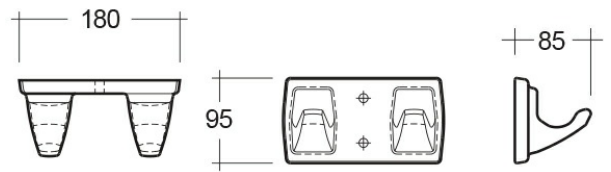

# RAK-SQUARED

### Technical specifications

Dimensiones:	0 x 0 mm
Color:	Blanco Alpino
Code:	

Code	Nombre
SQUAC3602AWHA	SQUARED ROBE HOOK 2

Dimensions: All dimensions in mm. Tolerance of vitreous china & fireclay items:  $\pm 5\%$  for below 200mm and  $\pm 3\%$  for above 200mm; for all other items tolerance  $\pm 1\%$ . Note: Due to a continuing development program to improve design and performance, the manufacturer reserves all rights to vary specifications without prior information. Please note accessories are for photographic use only.