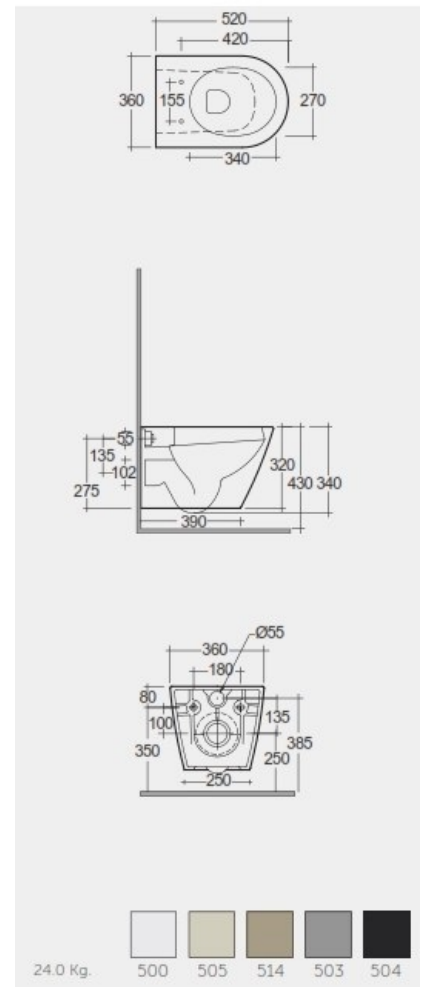

RAK-FEELING - RST23514A - MATT CAPPUCCINO

Sospeso | WC

RAK
CERAMICS

SCHEMA TECNICA

Suite:	RAK-FEELING WC'S & BIDETS
Tipo:	Sospeso
Dimensioni:	520 x 360 mm
Peso:	24 Kg
Colore:	
Tipo di scarico:	A parete
Sifone:	Nascosto
Opzioni sedile:	Urea
Forma:	Ovale Compatta
Soft close:	si
Scarico:	Doppio scarico
Flush Capacity:	N/A

Codice	Nome
RST23514A	RAK-FEELING RIMLESS WALL HUNG WATER CLOSET 52 CM MATT CAPPUCCINO
RSTSC3901514	RAK-FEELING SOFT CLOSE SEAT COVER MATT CAPPUCCINO

Dimensions: All dimensions in mm. Tolerance of vitreous china & fireclay items: $\pm 5\%$ for below 200mm and $\pm 3\%$ for above 200mm; for all other items tolerance $\pm 1\%$. Note: Due to a continuing development program to improve design and performance, the manufacturer reserves all rights to vary specifications without prior information. Please note accessories are for photographic use only.