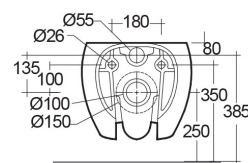

RAK-CLOUD MATT WHITE W/HIDDEN FIXATIONS

Sospeso | WC

RAK
CERAMICS

SCHEMA TECNICA

Suite:	RAK-CLOUD
Tipo:	Sospeso
Dimensioni:	560 x 400 mm
Peso:	26 Kg
Colore:	Matt White
Tipo di scarico:	A parete
Sifone:	Nascosto
Opzioni sedile:	ABS e UREA
Forma:	Ovale
Soft close:	si
Coperchio removibile:	si
Scarico:	Doppio scarico
Flush Capacity:	Compatible with 6/3L dual flushing, 4,5/3L dual flushing, in accordance with en997-type 1

Codice	Nome
CLOWC1446500A	RAK-CLOUD WALL HUNG WATER CLOSET MATT WHITE 56CM
CLOSC3901500	RAK-CLOUD SOFT CLOSE UREA SEAT COVER (500)

Dimensions: All dimensions in mm. Tolerance of vitreous china & fireclay items: $\pm 5\%$ for below 200mm and $\pm 3\%$ for above 200mm; for all other items tolerance $\pm 1\%$. Note: Due to a continuing development program to improve design and performance, the manufacturer reserves all rights to vary specifications without prior information. Please note accessories are for photographic use only.