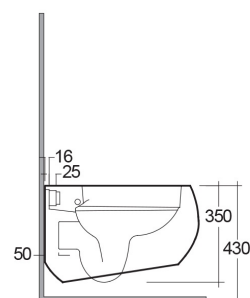

RAK-CLOUD MATT WHITE W/HIDDEN FIXATIONS

Sospeso | WC

RAK
CERAMICS

SCHEMA TECNICA

Suite:	RAK-CLOUD
Tipo:	Sospeso
Dimensioni:	560 x 400 mm
Peso:	26 Kg
Colore:	Matt White
Tipo di scarico:	A parete
Sifone:	Nascosto
Opzioni sedile:	ABS e UREA
Forma:	Ovale
Soft close:	si
Coperchio removibile:	si
Scarico:	Doppio scarico
Flush Capacity:	Compatible with 6/3L dual flushing, 4,5/3L dual flushing, in accordance with en997-type 1

Codice	Nome
CLOWC1446500A	RAK-CLOUD WALL HUNG WATER CLOSET MATT WHITE 56CM
CLOSC3901500	RAK-CLOUD SOFT CLOSE UREA SEAT COVER (500)

Dimensions: All dimensions in mm. Tolerance of vitreous china & fireclay items: $\pm 5\%$ for below 200mm and $\pm 3\%$ for above 200mm; for all other items tolerance $\pm 1\%$. Note: Due to a continuing development program to improve design and performance, the manufacturer reserves all rights to vary specifications without prior information. Please note accessories are for photographic use only.