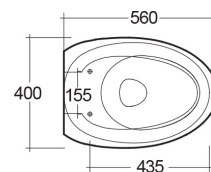

RAK-CLOUD MATT WHITE W/HIDDEN FIXATIONS

Sospeso | WC

RAK
CERAMICS

SCHEMA TECNICA

Suite:	RAK-CLOUD
Tipo:	Sospeso
Dimensioni:	560 x 400 mm
Peso:	26 Kg
Colore:	Matt White
Tipo di scarico:	A parete
Sifone:	Nascosto
Opzioni sedile:	ABS e UREA
Forma:	Ovale
Soft close:	si
Coperchio removibile:	si
Scarico:	Doppio scarico
Flush Capacity:	Compatible with 6/3L dual flushing, 4,5/3L dual flushing, in accordance with en997-type 1

Codice	Nome
CLOWC1446500A	RAK-CLOUD WALL HUNG WATER CLOSET MATT WHITE 56CM
CLOSC3901500	RAK-CLOUD SOFT CLOSE UREA SEAT COVER (500)

Dimensions: All dimensions in mm. Tolerance of vitreous china & fireclay items: $\pm 5\%$ for below 200mm and $\pm 3\%$ for above 200mm; for all other items tolerance $\pm 1\%$. Note: Due to a continuing development program to improve design and performance, the manufacturer reserves all rights to vary specifications without prior information. Please note accessories are for photographic use only.