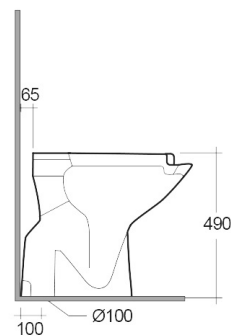

RAK-BELLA DISABLED

Da terra | WC

RAK
CERAMICS

SCHEMA TECNICA

Suite:	RAK-BELLA DISABLED
Tipo:	Da terra
Dimensioni:	520 x 380 mm
Colore:	bianco alpino
Tipo di scarico:	A terra
Sifone:	Nascosto
Opzioni sedile:	Urea
Forma:	Ovale
Scarico:	Doppio scarico
Flush Capacity:	N/A

Codice	Nome
BEWC00003	BELLA DISABLED WATER CLOSET S-TRAP 52CM
BESC00004	UREA SEAT COVER

Dimensions: All dimensions in mm. Tolerance of vitreous china & fireclay items: $\pm 5\%$ for below 200mm and $\pm 3\%$ for above 200mm; for all other items tolerance $\pm 1\%$. Note: Due to a continuing development program to improve design and performance, the manufacturer reserves all rights to vary specifications without prior information. Please note accessories are for photographic use only.