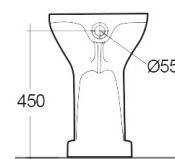

RAK-BELLA DISABLED

Da terra | WC

RAK
CERAMICS

SCHEMA TECNICA

Suite:	RAK-BELLA DISABLED
Tipo:	Da terra
Dimensioni:	520 x 380 mm
Colore:	bianco alpino
Tipo di scarico:	A terra
Sifone:	Nascosto
Opzioni sedile:	Urea
Forma:	Ovale
Scarico:	Doppio scarico
Flush Capacity:	N/A

Codice	Nome
BEWC00003	BELLA DISABLED WATER CLOSET S-TRAP 52CM
BESC00004	UREA SEAT COVER

Dimensions: All dimensions in mm. Tolerance of vitreous china & fireclay items: $\pm 5\%$ for below 200mm and $\pm 3\%$ for above 200mm; for all other items tolerance $\pm 1\%$. Note: Due to a continuing development program to improve design and performance, the manufacturer reserves all rights to vary specifications without prior information. Please note accessories are for photographic use only.