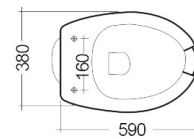

RAK-BELLA DISABLED

Da terra | WC

RAK
CERAMICS

SCHEMA TECNICA

Suite:	RAK-BELLA DISABLED
Tipo:	Da terra
Dimensioni:	520 x 380 mm
Colore:	bianco alpino
Tipo di scarico:	A terra
Sifone:	Nascosto
Opzioni sedile:	Urea
Forma:	Ovale
Scarico:	Doppio scarico
Flush Capacity:	N/A

Codice	Nome
BEWC00003	BELLA DISABLED WATER CLOSET S-TRAP 52CM
BESC00004	UREA SEAT COVER

Dimensions: All dimensions in mm. Tolerance of vitreous china & fireclay items: $\pm 5\%$ for below 200mm and $\pm 3\%$ for above 200mm; for all other items tolerance $\pm 1\%$. Note: Due to a continuing development program to improve design and performance, the manufacturer reserves all rights to vary specifications without prior information. Please note accessories are for photographic use only.