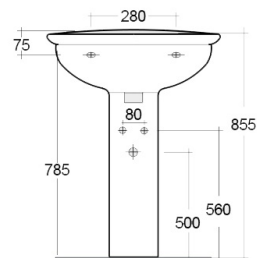

RAK-KARLA
Lavabo | Colonna

RAK
CERAMICS

13.0 Kg.
12.0 Kg.

SCHEMA TECNICA

Suite:	RAK-KARLA
Tipo:	Colonna
Dimensioni:	550 x 440 mm
Peso:	25 Kg
Colore:	bianco alpino
Forma:	Ovale
Overflow hole:	sì

Codice	Nome
KAWB00002	KARLA WASH BASIN 55CM
KAPD00001	KARLA PEDESTAL

Dimensions: All dimensions in mm. Tolerance of vitreous china & fireclay items: $\pm 5\%$ for below 200mm and $\pm 3\%$ for above 200mm; for all other items tolerance $\pm 1\%$. Note: Due to a continuing development program to improve design and performance, the manufacturer reserves all rights to vary specifications without prior information. Please note accessories are for photographic use only.