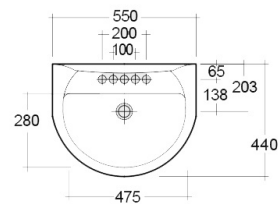

RAK-KARLA
Lavabo | Colonna

RAK
CERAMICS

13.0 Kg.
12.0 Kg.

SCHEMA TECNICA

Suite:	RAK-KARLA
Tipo:	Colonna
Dimensioni:	550 x 440 mm
Peso:	25 Kg
Colore:	bianco alpino
Forma:	Ovale
Overflow hole:	sì

Codice	Nome
KAWB00002	KARLA WASH BASIN 55CM
KAPD00001	KARLA PEDESTAL

Dimensions: All dimensions in mm. Tolerance of vitreous china & fireclay items: $\pm 5\%$ for below 200mm and $\pm 3\%$ for above 200mm; for all other items tolerance $\pm 1\%$. Note: Due to a continuing development program to improve design and performance, the manufacturer reserves all rights to vary specifications without prior information. Please note accessories are for photographic use only.