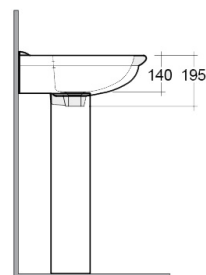

RAK-KARLA
Lavabo | Colonna

RAK
CERAMICS

13.0 Kg.
12.0 Kg.

SCHEMA TECNICA

Suite:	RAK-KARLA
Tipo:	Colonna
Dimensioni:	550 x 440 mm
Peso:	25 Kg
Colore:	bianco alpino
Forma:	Ovale
Overflow hole:	sì

Codice	Nome
KAWB00002	KARLA WASH BASIN 55CM
KAPD00001	KARLA PEDESTAL

Dimensions: All dimensions in mm. Tolerance of vitreous china & fireclay items: $\pm 5\%$ for below 200mm and $\pm 3\%$ for above 200mm; for all other items tolerance $\pm 1\%$. Note: Due to a continuing development program to improve design and performance, the manufacturer reserves all rights to vary specifications without prior information. Please note accessories are for photographic use only.