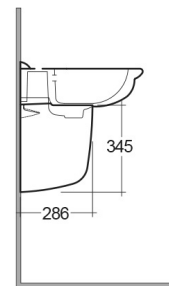

### SCHEDA TECNICA

Suite:	RAK-KARLA
Tipo:	Semicolonna
Dimensioni:	650 x 510 mm
Peso:	23 Kg
Colore:	bianco alpino
Forma:	Ovale
Overflow hole:	sì

Codice	Nome
KAWB00003	KARLA WASH BASIN 65CM
KAPD00002	KARLA HALF PEDESTAL

Dimensions: All dimensions in mm. Tolerance of vitreous china & fireclay items:  $\pm 5\%$  for below 200mm and  $\pm 3\%$  for above 200mm; for all other items tolerance  $\pm 1\%$ . Note: Due to a continuing development program to improve design and performance, the manufacturer reserves all rights to vary specifications without prior information. Please note accessories are for photographic use only.