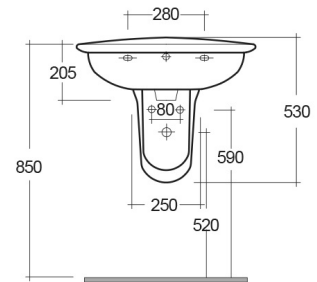

### SCHEDA TECNICA

Suite:	RAK-KARLA
Tipo:	Semicolonna
Dimensioni:	650 x 510 mm
Peso:	23 Kg
Colore:	bianco alpino
Forma:	Ovale
Overflow hole:	sì

Codice	Nome
KAWB00003	KARLA WASH BASIN 65CM
KAPD00002	KARLA HALF PEDESTAL

Dimensions: All dimensions in mm. Tolerance of vitreous china & fireclay items:  $\pm 5\%$  for below 200mm and  $\pm 3\%$  for above 200mm; for all other items tolerance  $\pm 1\%$ . Note: Due to a continuing development program to improve design and performance, the manufacturer reserves all rights to vary specifications without prior information. Please note accessories are for photographic use only.