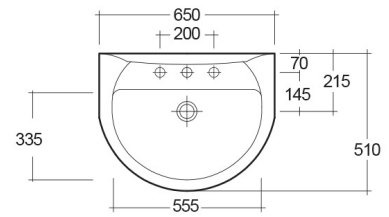

### SCHEDA TECNICA

Suite:	RAK-KARLA
Tipo:	Semicolonna
Dimensioni:	650 x 510 mm
Peso:	23 Kg
Colore:	bianco alpino
Forma:	Ovale
Overflow hole:	sì

Codice	Nome
KAWB00003	KARLA WASH BASIN 65CM
KAPD00002	KARLA HALF PEDESTAL

Dimensions: All dimensions in mm. Tolerance of vitreous china & fireclay items:  $\pm 5\%$  for below 200mm and  $\pm 3\%$  for above 200mm; for all other items tolerance  $\pm 1\%$ . Note: Due to a continuing development program to improve design and performance, the manufacturer reserves all rights to vary specifications without prior information. Please note accessories are for photographic use only.