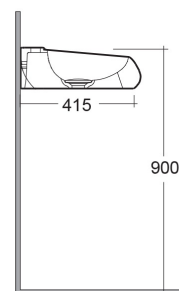

RAK-CLOUD MATT WHITE - CLOWB6501500A

Lavabo | Sospeso

RAK
CERAMICS

SCHEMA TECNICA

Suite:	RAK-CLOUD
Tipo:	Sospeso
Dimensioni:	650 x 440 mm
Peso:	14.5 Kg
Colore:	Matt White
Forma:	Ovale

Codice	Nome
CLOWB6501500A	RAK-CLOUD WASHBASIN MATT WHITE 65CM
CLOAC4400500A	RAK-CLOUD Ceramic Waste Cover (500)

Dimensions: All dimensions in mm. Tolerance of vitreous china & fireclay items: $\pm 5\%$ for below 200mm and $\pm 3\%$ for above 200mm; for all other items tolerance $\pm 1\%$. Note: Due to a continuing development program to improve design and performance, the manufacturer reserves all rights to vary specifications without prior information. Please note accessories are for photographic use only.