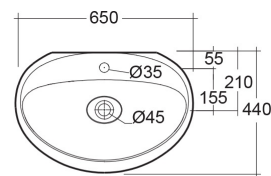

RAK-CLOUD MATT WHITE - CLOWB6501500A

Lavabo | Sospeso

RAK
CERAMICS

SCHEMA TECNICA

Suite:	RAK-CLOUD
Tipo:	Sospeso
Dimensioni:	650 x 440 mm
Peso:	14.5 Kg
Colore:	Matt White
Forma:	Ovale

Codice	Nome
CLOWB6501500A	RAK-CLOUD WASHBASIN MATT WHITE 65CM
CLOAC4400500A	RAK-CLOUD Ceramic Waste Cover (500)

Dimensions: All dimensions in mm. Tolerance of vitreous china & fireclay items: $\pm 5\%$ for below 200mm and $\pm 3\%$ for above 200mm; for all other items tolerance $\pm 1\%$. Note: Due to a continuing development program to improve design and performance, the manufacturer reserves all rights to vary specifications without prior information. Please note accessories are for photographic use only.