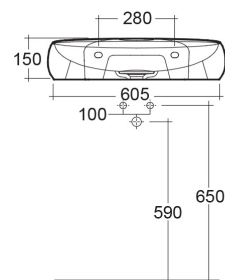

RAK-CLOUD MATT WHITE - CLOWB6501500A

Lavabo | Sospeso

RAK
CERAMICS

SCHEMA TECNICA

Suite:	RAK-CLOUD
Tipo:	Sospeso
Dimensioni:	650 x 440 mm
Peso:	14.5 Kg
Colore:	Matt White
Forma:	Ovale

Codice	Nome
CLOWB6501500A	RAK-CLOUD WASHBASIN MATT WHITE 65CM
CLOAC4400500A	RAK-CLOUD Ceramic Waste Cover (500)

Dimensions: All dimensions in mm. Tolerance of vitreous china & fireclay items: $\pm 5\%$ for below 200mm and $\pm 3\%$ for above 200mm; for all other items tolerance $\pm 1\%$. Note: Due to a continuing development program to improve design and performance, the manufacturer reserves all rights to vary specifications without prior information. Please note accessories are for photographic use only.