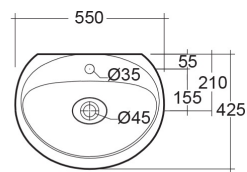

RAK-CLOUD - CLOWB5501AWHA

Lavabo | Sospeso

RAK
CERAMICS

SCHEMA TECNICA

Suite:	RAK-CLOUD
Tipo:	Sospeso
Dimensioni:	550 x 425 mm
Peso:	12 Kg
Colore:	bianco alpino
Forma:	Ovale

Codice	Nome
CLOWB5501AWHA	RAK-CLOUD WASHBASIN ALPINE WHITE 55CM
CLOAC4400AWHA	RAK-CLOUD Ceramic Waste Cover (AWH)

Dimensions: All dimensions in mm. Tolerance of vitreous china & fireclay items: $\pm 5\%$ for below 200mm and $\pm 3\%$ for above 200mm; for all other items tolerance $\pm 1\%$. Note: Due to a continuing development program to improve design and performance, the manufacturer reserves all rights to vary specifications without prior information. Please note accessories are for photographic use only.