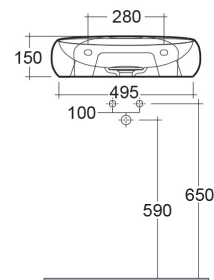

RAK-CLOUD - CLOWB5501AWHA

Lavabo | Sospeso

RAK
CERAMICS

SCHEMA TECNICA

Suite:	RAK-CLOUD
Tipo:	Sospeso
Dimensioni:	550 x 425 mm
Peso:	12 Kg
Colore:	bianco alpino
Forma:	Ovale

Codice	Nome
CLOWB5501AWHA	RAK-CLOUD WASHBASIN ALPINE WHITE 55CM
CLOAC4400AWHA	RAK-CLOUD Ceramic Waste Cover (AWH)

Dimensions: All dimensions in mm. Tolerance of vitreous china & fireclay items: $\pm 5\%$ for below 200mm and $\pm 3\%$ for above 200mm; for all other items tolerance $\pm 1\%$. Note: Due to a continuing development program to improve design and performance, the manufacturer reserves all rights to vary specifications without prior information. Please note accessories are for photographic use only.