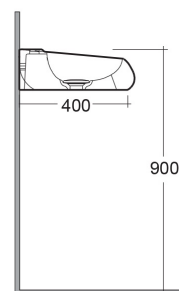

RAK-CLOUD - CLOWB5501AWHA

Lavabo | Sospeso

RAK
CERAMICS

SCHEMA TECNICA

Suite:	RAK-CLOUD
Tipo:	Sospeso
Dimensioni:	550 x 425 mm
Peso:	12 Kg
Colore:	bianco alpino
Forma:	Ovale

Codice	Nome
CLOWB5501AWHA	RAK-CLOUD WASHBASIN ALPINE WHITE 55CM
CLOAC4400AWHA	RAK-CLOUD Ceramic Waste Cover (AWH)

Dimensions: All dimensions in mm. Tolerance of vitreous china & fireclay items: $\pm 5\%$ for below 200mm and $\pm 3\%$ for above 200mm; for all other items tolerance $\pm 1\%$. Note: Due to a continuing development program to improve design and performance, the manufacturer reserves all rights to vary specifications without prior information. Please note accessories are for photographic use only.