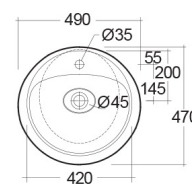

RAK-CLOUD MATT WHITE - CLOFS5001500A

Lavabo | Lavabo Free Standing

RAK
CERAMICS

SCHEMA TECNICA

Suite:	RAK-CLOUD
Tipo:	Lavabo Free Standing
Dimensioni:	495 x 470 mm
Peso:	49 Kg
Colore:	Matt White
Forma:	Ovale

Codice	Nome
CLOFS5001500A	RAK-CLOUD WASHBASIN MATT WHITE 50CM
CLOAC4400500A	RAK-CLOUD Ceramic Waste Cover (500)

Dimensions: All dimensions in mm. Tolerance of vitreous china & fireclay items: $\pm 5\%$ for below 200mm and $\pm 3\%$ for above 200mm; for all other items tolerance $\pm 1\%$. Note: Due to a continuing development program to improve design and performance, the manufacturer reserves all rights to vary specifications without prior information. Please note accessories are for photographic use only.