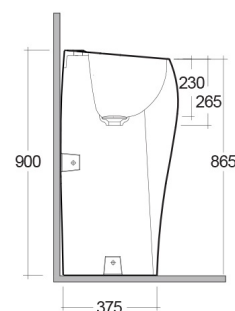

RAK-CLOUD MATT WHITE - CLOFS5001500A

Lavabo | Lavabo Free Standing

RAK
CERAMICS

SCHEMA TECNICA

Suite:	RAK-CLOUD
Tipo:	Lavabo Free Standing
Dimensioni:	495 x 470 mm
Peso:	49 Kg
Colore:	Matt White
Forma:	Ovale

Codice	Nome
CLOFS5001500A	RAK-CLOUD WASHBASIN MATT WHITE 50CM
CLOAC4400500A	RAK-CLOUD Ceramic Waste Cover (500)

Dimensions: All dimensions in mm. Tolerance of vitreous china & fireclay items: $\pm 5\%$ for below 200mm and $\pm 3\%$ for above 200mm; for all other items tolerance $\pm 1\%$. Note: Due to a continuing development program to improve design and performance, the manufacturer reserves all rights to vary specifications without prior information. Please note accessories are for photographic use only.