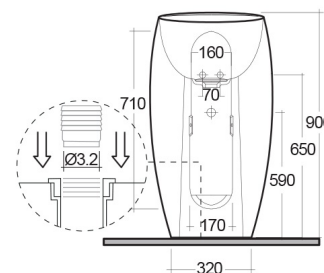

RAK-CLOUD MATT WHITE - CLOFS5001500A

Lavabo | Lavabo Free Standing

RAK
CERAMICS

SCHEMA TECNICA

Suite:	RAK-CLOUD
Tipo:	Lavabo Free Standing
Dimensioni:	495 x 470 mm
Peso:	49 Kg
Colore:	Matt White
Forma:	Ovale

Codice	Nome
CLOFS5001500A	RAK-CLOUD WASHBASIN MATT WHITE 50CM
CLOAC4400500A	RAK-CLOUD Ceramic Waste Cover (500)

Dimensions: All dimensions in mm. Tolerance of vitreous china & fireclay items: $\pm 5\%$ for below 200mm and $\pm 3\%$ for above 200mm; for all other items tolerance $\pm 1\%$. Note: Due to a continuing development program to improve design and performance, the manufacturer reserves all rights to vary specifications without prior information. Please note accessories are for photographic use only.