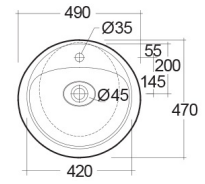

RAK-CLOUD - CLOFS5001AWHA

Lavabo | Lavabo Free Standing

RAK
CERAMICS

SCHEMA TECNICA

Suite:	RAK-CLOUD
Tipo:	Lavabo Free Standing
Dimensioni:	495 x 470 mm
Peso:	49 Kg
Colore:	bianco alpino
Forma:	Ovale

Codice	Nome
CLOFS5001AWHA	RAK-CLOUD WASHBASIN ALPINE WHITE 50CM
CLOAC4400AWHA	RAK-CLOUD Ceramic Waste Cover (AWH)

Dimensions: All dimensions in mm. Tolerance of vitreous china & fireclay items: $\pm 5\%$ for below 200mm and $\pm 3\%$ for above 200mm; for all other items tolerance $\pm 1\%$. Note: Due to a continuing development program to improve design and performance, the manufacturer reserves all rights to vary specifications without prior information. Please note accessories are for photographic use only.