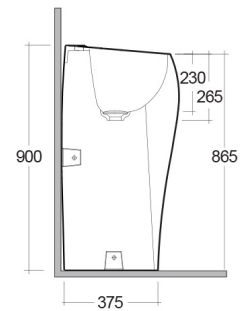

RAK-CLOUD - CLOFS5001AWHA

Lavabo | Lavabo Free Standing

RAK
CERAMICS

SCHEMA TECNICA

Suite:	RAK-CLOUD
Tipo:	Lavabo Free Standing
Dimensioni:	495 x 470 mm
Peso:	49 Kg
Colore:	bianco alpino
Forma:	Ovale

Codice	Nome
CLOFS5001AWHA	RAK-CLOUD WASHBASIN ALPINE WHITE 50CM
CLOAC4400AWHA	RAK-CLOUD Ceramic Waste Cover (AWH)

Dimensions: All dimensions in mm. Tolerance of vitreous china & fireclay items: $\pm 5\%$ for below 200mm and $\pm 3\%$ for above 200mm; for all other items tolerance $\pm 1\%$. Note: Due to a continuing development program to improve design and performance, the manufacturer reserves all rights to vary specifications without prior information. Please note accessories are for photographic use only.