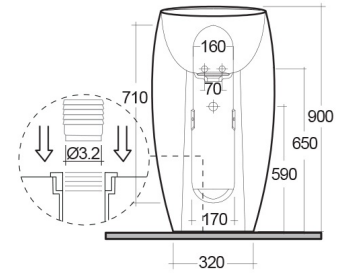

RAK-CLOUD - CLOFS5001AWHA

Lavabo | Lavabo Free Standing

RAK
CERAMICS

SCHEMA TECNICA

Suite:	RAK-CLOUD
Tipo:	Lavabo Free Standing
Dimensioni:	495 x 470 mm
Peso:	49 Kg
Colore:	bianco alpino
Forma:	Ovale

Codice	Nome
CLOFS5001AWHA	RAK-CLOUD WASHBASIN ALPINE WHITE 50CM
CLOAC4400AWHA	RAK-CLOUD Ceramic Waste Cover (AWH)

Dimensions: All dimensions in mm. Tolerance of vitreous china & fireclay items: $\pm 5\%$ for below 200mm and $\pm 3\%$ for above 200mm; for all other items tolerance $\pm 1\%$. Note: Due to a continuing development program to improve design and performance, the manufacturer reserves all rights to vary specifications without prior information. Please note accessories are for photographic use only.