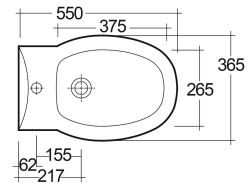

### SCHEMA TECNICA

|             |               |
|-------------|---------------|
| Suite:      | RAK-KARLA     |
| Tipo:       | Sospeso       |
| Dimensioni: | 365 x 550 mm  |
| Peso:       | 19 Kg         |
| Colore:     | bianco alpino |

| Codice   | Nome                       |
|----------|----------------------------|
| KR08AWHA | KARLA BIDET WALL HUNG 55CM |

Dimensions: All dimensions in mm. Tolerance of vitreous china & fireclay items:  $\pm 5\%$  for below 200mm and  $\pm 3\%$  for above 200mm; for all other items tolerance  $\pm 1\%$ . Note: Due to a continuing development program to improve design and performance, the manufacturer reserves all rights to vary specifications without prior information. Please note accessories are for photographic use only.