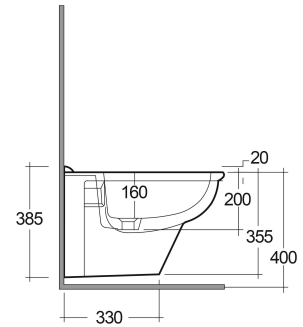

### SCHEMA TECNICA

|             |               |
|-------------|---------------|
| Suite:      | RAK-KARLA     |
| Tipo:       | Sospeso       |
| Dimensioni: | 365 x 550 mm  |
| Peso:       | 19 Kg         |
| Colore:     | bianco alpino |

| Codice   | Nome                       |
|----------|----------------------------|
| KR08AWHA | KARLA BIDET WALL HUNG 55CM |

Dimensions: All dimensions in mm. Tolerance of vitreous china & fireclay items:  $\pm 5\%$  for below 200mm and  $\pm 3\%$  for above 200mm; for all other items tolerance  $\pm 1\%$ . Note: Due to a continuing development program to improve design and performance, the manufacturer reserves all rights to vary specifications without prior information. Please note accessories are for photographic use only.