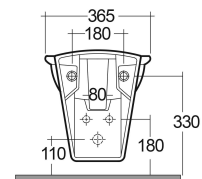

### SCHEMA TECNICA

|             |               |
|-------------|---------------|
| Suite:      | RAK-KARLA     |
| Tipo:       | Sospeso       |
| Dimensioni: | 365 x 550 mm  |
| Peso:       | 19 Kg         |
| Colore:     | bianco alpino |

| Codice   | Nome                       |
|----------|----------------------------|
| KR08AWHA | KARLA BIDET WALL HUNG 55CM |

Dimensions: All dimensions in mm. Tolerance of vitreous china & fireclay items:  $\pm 5\%$  for below 200mm and  $\pm 3\%$  for above 200mm; for all other items tolerance  $\pm 1\%$ . Note: Due to a continuing development program to improve design and performance, the manufacturer reserves all rights to vary specifications without prior information. Please note accessories are for photographic use only.