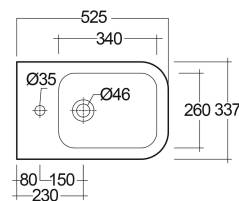

## SCHEMA TECNICA

Suite:	RAK-FEELING WC'S & BIDETS
Tipo:	Sospeso
Dimensioni:	525 x 337 mm
Peso:	28.6 Kg
Colore:	

Codice	Nome
MP07514A	WALL HUNG BIDET 52 CM WITH HIDDEN FIXATIONS - MATT CAPPUCINNO

Dimensions: All dimensions in mm. Tolerance of vitreous china & fireclay items:  $\pm 5\%$  for below 200mm and  $\pm 3\%$  for above 200mm; for all other items tolerance  $\pm 1\%$ . Note: Due to a continuing development program to improve design and performance, the manufacturer reserves all rights to vary specifications without prior information. Please note accessories are for photographic use only.