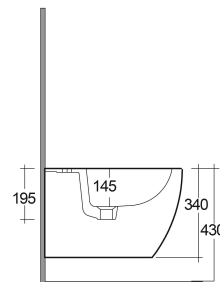

## SCHEMA TECNICA

Suite:	RAK-FEELING WC'S & BIDETS
Tipo:	Sospeso
Dimensioni:	525 x 337 mm
Peso:	28.6 Kg
Colore:	

Codice	Nome
MP07514A	WALL HUNG BIDET 52 CM WITH HIDDEN FIXATIONS - MATT CAPPUCINNO

Dimensions: All dimensions in mm. Tolerance of vitreous china & fireclay items:  $\pm 5\%$  for below 200mm and  $\pm 3\%$  for above 200mm; for all other items tolerance  $\pm 1\%$ . Note: Due to a continuing development program to improve design and performance, the manufacturer reserves all rights to vary specifications without prior information. Please note accessories are for photographic use only.