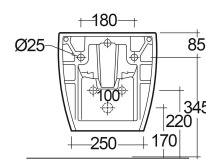

## SCHEMA TECNICA

Suite:	RAK-FEELING WC'S & BIDETS
Tipo:	Sospeso
Dimensioni:	525 x 337 mm
Peso:	28.6 Kg
Colore:	

Codice	Nome
MP07514A	WALL HUNG BIDET 52 CM WITH HIDDEN FIXATIONS - MATT CAPPUCINNO

Dimensions: All dimensions in mm. Tolerance of vitreous china & fireclay items:  $\pm 5\%$  for below 200mm and  $\pm 3\%$  for above 200mm; for all other items tolerance  $\pm 1\%$ . Note: Due to a continuing development program to improve design and performance, the manufacturer reserves all rights to vary specifications without prior information. Please note accessories are for photographic use only.