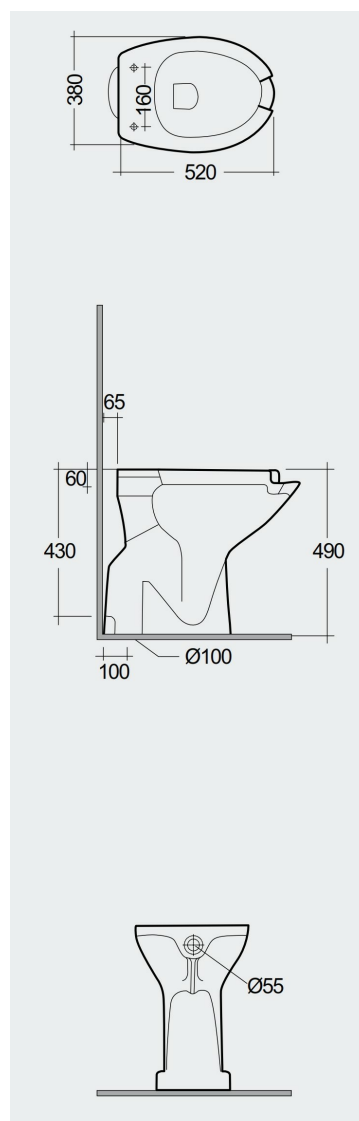

RAK-BELLA DISABLED

Da terra | WC

RAK
CERAMICS

Scheda tecnica

Dimensioni: 520 x 380 mm

Colore: bianco alpino

Tipo di scarico: A terra

Sifone: Nascosto

Opzioni del sedile: Urea

Forma: Ovale

Collezione: [RAK-BELLA DISABLED](#)

Codice	Nome
BEWC00003	BELLA DISABLED WATER CLOSET S-TRAP 52CM
BESC00004	UREA SEAT COVER

Dimensions: All dimensions in mm. Tolerance of vitreous china & fireclay items: $\pm 5\%$ for below 200mm and $\pm 3\%$ for above 200mm; for all other items tolerance $\pm 1\%$. Note: Due to a continuing development program to improve design and performance, the manufacturer reserves all rights to vary specifications without prior information. Please note accessories are for photographic use only.