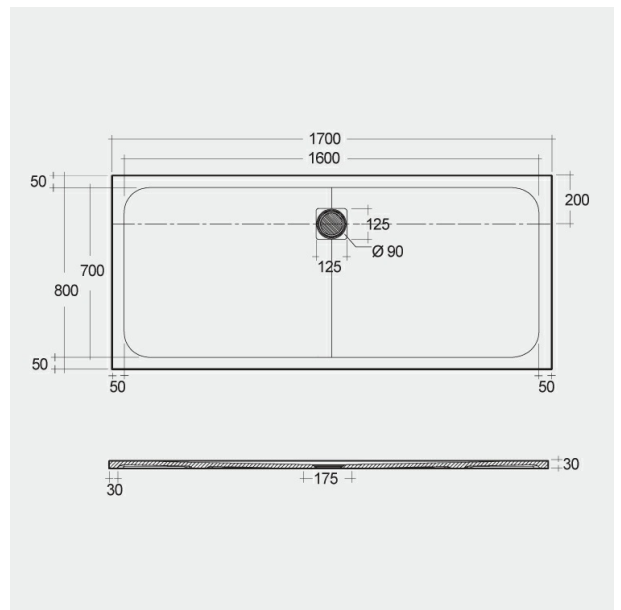

### Scheda tecnica

Dimensioni: 800 x 1700 mm

Peso: 49 Kg

Colore: Cappuccino

### Nome

RFBR080170S514

RAK-FEELING 80X170 CM

Dimensions: All dimensions in mm. Tolerance of vitreous china & fireclay items:  $\pm 5\%$  for below 200mm and  $\pm 3\%$  for above 200mm; for all other items tolerance  $\pm 1\%$ . Note: Due to a continuing development program to improve design and performance, the manufacturer reserves all rights to vary specifications without prior information. Please note accessories are for photographic use only.