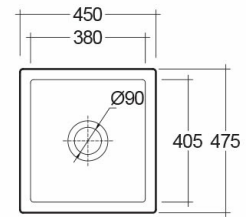

RAK-SILVIA

Sottopiano | Lavello da Cucina

RAK
CERAMICS

Scheda tecnica

Dimensioni:	450 x 475 mm
Peso:	19 Kg
Colore:	MATT WHITE - 500
Collezione:	Kitchen Sinks

Codice	Nome
OC104500A	RAK-Silvia Matt White 45 CM

Dimensions: All dimensions in mm. Tolerance of vitreous china & fireclay items: $\pm 5\%$ for below 200mm and $\pm 3\%$ for above 200mm; for all other items tolerance $\pm 1\%$. Note: Due to a continuing development program to improve design and performance, the manufacturer reserves all rights to vary specifications without prior information. Please note accessories are for photographic use only.