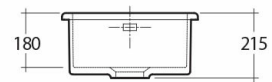

RAK-SILVIA

Sottopiano | Lavello da Cucina

RAK
CERAMICS

Scheda tecnica

Dimensioni:	450 x 475 mm
Peso:	19 Kg
Colore:	MATT WHITE - 500
Collezione:	Kitchen Sinks

Codice	Nome
OC104500A	RAK-Silvia Matt White 45 CM

Dimensions: All dimensions in mm. Tolerance of vitreous china & fireclay items: $\pm 5\%$ for below 200mm and $\pm 3\%$ for above 200mm; for all other items tolerance $\pm 1\%$. Note: Due to a continuing development program to improve design and performance, the manufacturer reserves all rights to vary specifications without prior information. Please note accessories are for photographic use only.