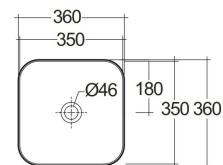

RAK-PETIT - PETFS23600AWHA

Lavabo | Lavabo Free Standing

RAK
CERAMICS

Scheda tecnica

Dimensioni: 360 x 360 mm

Colore: bianco alpino

Forma: Squadrata

Collezione: [RAK-Petit](#)

Codice

Nome

PETFS23600AWHA RAK-PETIT SUARED FREE STANDING WASHBASIN 36 CM
W/O TAP HOLE - PETFS23600AWHA

Dimensions: All dimensions in mm. Tolerance of vitreous china & fireclay items: $\pm 5\%$ for below 200mm and $\pm 3\%$ for above 200mm; for all other items tolerance $\pm 1\%$. Note: Due to a continuing development program to improve design and performance, the manufacturer reserves all rights to vary specifications without prior information. Please note accessories are for photographic use only.