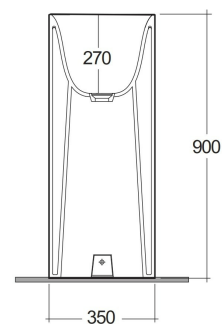

RAK-PETIT - PETFS23600AWHA

Lavabo | Lavabo Free Standing

RAK
CERAMICS

Scheda tecnica

Dimensioni: 360 x 360 mm

Colore: bianco alpino

Forma: Squadrata

Collezione: [RAK-Petit](#)

Codice

Nome

PETFS23600AWHA RAK-PETIT SUARED FREE STANDING WASHBASIN 36 CM
W/O TAP HOLE - PETFS23600AWHA

Dimensions: All dimensions in mm. Tolerance of vitreous china & fireclay items: $\pm 5\%$ for below 200mm and $\pm 3\%$ for above 200mm; for all other items tolerance $\pm 1\%$. Note: Due to a continuing development program to improve design and performance, the manufacturer reserves all rights to vary specifications without prior information. Please note accessories are for photographic use only.