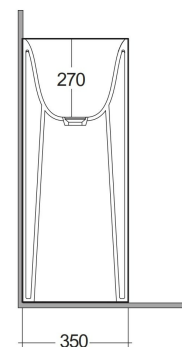

RAK-PETIT - PETFS23600AWHA

Lavabo | Lavabo Free Standing

RAK
CERAMICS

Scheda tecnica

Dimensioni: 360 x 360 mm

Colore: bianco alpino

Forma: Squadrata

Collezione: [RAK-Petit](#)

Codice

Nome

PETFS23600AWHA RAK-PETIT SUARED FREE STANDING WASHBASIN 36 CM
W/O TAP HOLE - PETFS23600AWHA

Dimensions: All dimensions in mm. Tolerance of vitreous china & fireclay items: $\pm 5\%$ for below 200mm and $\pm 3\%$ for above 200mm; for all other items tolerance $\pm 1\%$. Note: Due to a continuing development program to improve design and performance, the manufacturer reserves all rights to vary specifications without prior information. Please note accessories are for photographic use only.