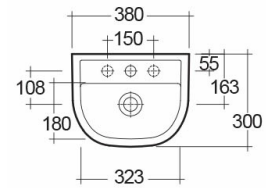

RAK-COMPACT

Lavabo | Sospeso

RAK
CERAMICS

Scheda tecnica

Dimensioni: 380 x 300 mm

Peso: 7 Kg

Colore: bianco alpino

Forma: Ovale

Collezione: [RAK-COMPACT](#)

| Codice | Nome |
|-----------|-----------------------------------|
| COWB00001 | COMPACT WASH BASIN WALL HUNG 38CM |

Dimensions: All dimensions in mm. Tolerance of vitreous china & fireclay items: $\pm 5\%$ for below 200mm and $\pm 3\%$ for above 200mm; for all other items tolerance $\pm 1\%$. Note: Due to a continuing development program to improve design and performance, the manufacturer reserves all rights to vary specifications without prior information. Please note accessories are for photographic use only.