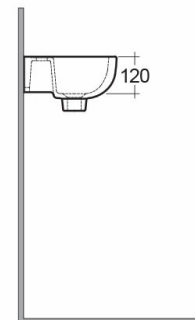

RAK-COMPACT

Lavabo | Sospeso

RAK
CERAMICS

Scheda tecnica

Dimensioni: 380 x 300 mm

Peso: 7 Kg

Colore: bianco alpino

Forma: Ovale

Collezione: [RAK-COMPACT](#)

| Codice | Nome |
|-----------|-----------------------------------|
| COWB00001 | COMPACT WASH BASIN WALL HUNG 38CM |

Dimensions: All dimensions in mm. Tolerance of vitreous china & fireclay items: $\pm 5\%$ for below 200mm and $\pm 3\%$ for above 200mm; for all other items tolerance $\pm 1\%$. Note: Due to a continuing development program to improve design and performance, the manufacturer reserves all rights to vary specifications without prior information. Please note accessories are for photographic use only.