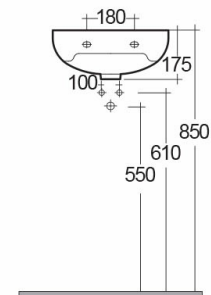

RAK-COMPACT

Lavabo | Sospeso

RAK
CERAMICS

Scheda tecnica

Dimensioni: 380 x 300 mm

Peso: 7 Kg

Colore: bianco alpino

Forma: Ovale

Collezione: [RAK-COMPACT](#)

| Codice | Nome |
|-----------|-----------------------------------|
| COWB00001 | COMPACT WASH BASIN WALL HUNG 38CM |

Dimensions: All dimensions in mm. Tolerance of vitreous china & fireclay items: $\pm 5\%$ for below 200mm and $\pm 3\%$ for above 200mm; for all other items tolerance $\pm 1\%$. Note: Due to a continuing development program to improve design and performance, the manufacturer reserves all rights to vary specifications without prior information. Please note accessories are for photographic use only.