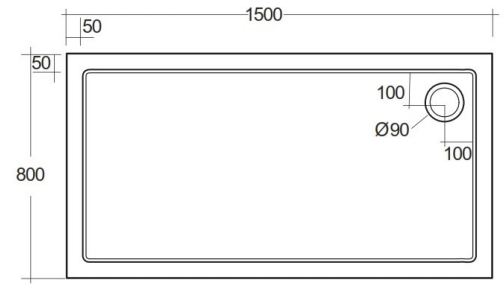

RAK-OCEANO

Shower Tray

RAK
CERAMICS

TECHNICAL SPECIFICATIONS

Type:	RAK-OCEANO
Dimensions:	800 x 1500 mm
Weight:	18 Kg
Color:	Alpine White

Code	Name
OCST00011	OCEANO ACRYLIC SHOWER TRAY 80X150

Dimensions: All dimensions in mm. Tolerance of vitreous china & fireclay items: $\pm 5\%$ for below 200mm and $\pm 3\%$ for above 200mm; for all other items tolerance $\pm 1\%$. Note: Due to a continuing development program to improve design and performance, the manufacturer reserves all rights to vary specifications without prior information. Please note accessories are for photographic use only.