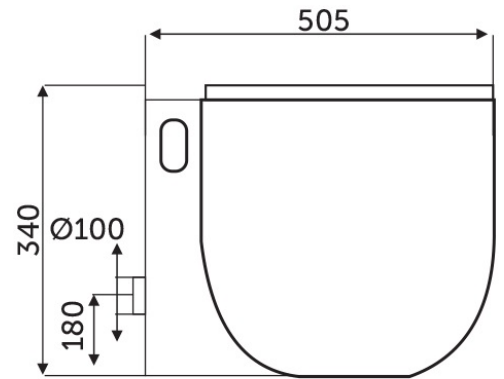

RAK-ZOLA
Wall Hung | Water Closet

RAK
 CERAMICS

TECHNICAL SPECIFICATIONS

Type:	Wall Hung
Dimensions:	505 x 365 mm
Color:	Ivory
Trap type:	P Trap
Trapway type:	Concealed
Seat cover options:	None
Bowl shape:	Compact Oval
Flush Type:	Single Flush

Code	Name
NOT AVAILABLE	NOT AVAILABLE

Dimensions: All dimensions in mm. Tolerance of vitreous china & fireclay items: ± 5% for below 200mm and ± 3% for above 200mm; for all other items tolerance ± 1%. Note: Due to a continuing development program to improve design and performance, the manufacturer reserves all rights to vary specifications without prior information. Please note accessories are for photographic use only.