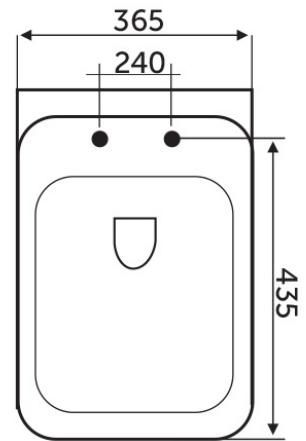

RAK-ZOLA
Wall Hung | Water Closet

RAK
 CERAMICS

TECHNICAL SPECIFICATIONS

Type:	Wall Hung
Dimensions:	505 x 365 mm
Color:	Ivory
Trap type:	P Trap
Trapway type:	Concealed
Seat cover options:	None
Bowl shape:	Compact Oval
Flush Type:	Single Flush

Code	Name
NOT AVAILABLE	NOT AVAILABLE

Dimensions: All dimensions in mm. Tolerance of vitreous china & fireclay items: ± 5% for below 200mm and ± 3% for above 200mm; for all other items tolerance ± 1%. Note: Due to a continuing development program to improve design and performance, the manufacturer reserves all rights to vary specifications without prior information. Please note accessories are for photographic use only.