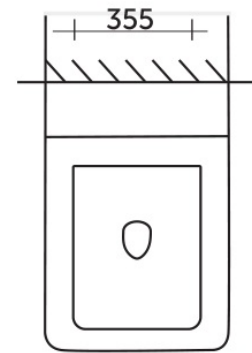

**RAK-ZAHA**  
**Wall Hung | Water Closet**

**RAK**  
 CERAMICS

**TECHNICAL SPECIFICATIONS**

|                     |               |
|---------------------|---------------|
| Type:               | Wall Hung     |
| Dimensions:         | 580 x 390 mm  |
| Color:              | Alpine White  |
| Trap type:          | P Trap        |
| Trapway type:       | Concealed     |
| Seat cover options: | None          |
| Bowl shape:         | Rectangle     |
| Flush Type:         | Single Flush  |
| <b>Code</b>         | <b>Name</b>   |
| NOT AVAILABLE       | NOT AVAILABLE |

Dimensions: All dimensions in mm. Tolerance of vitreous china & fireclay items: ± 5% for below 200mm and ± 3% for above 200mm; for all other items tolerance ± 1%. Note: Due to a continuing development program to improve design and performance, the manufacturer reserves all rights to vary specifications without prior information. Please note accessories are for photographic use only.