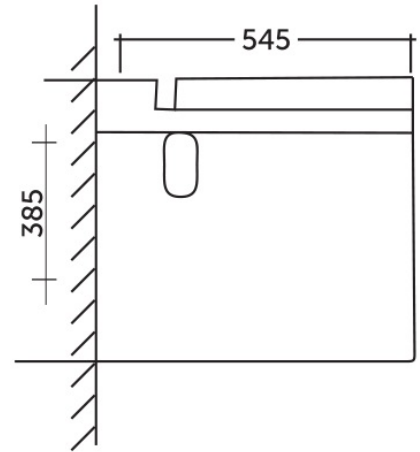

**RAK-ZAHA**  
**Wall Hung | Water Closet**

**RAK**  
 CERAMICS

**TECHNICAL SPECIFICATIONS**

|                     |               |
|---------------------|---------------|
| Type:               | Wall Hung     |
| Dimensions:         | 580 x 390 mm  |
| Color:              | Alpine White  |
| Trap type:          | P Trap        |
| Trapway type:       | Concealed     |
| Seat cover options: | None          |
| Bowl shape:         | Rectangle     |
| Flush Type:         | Single Flush  |
| <b>Code</b>         | <b>Name</b>   |
| NOT AVAILABLE       | NOT AVAILABLE |

Dimensions: All dimensions in mm. Tolerance of vitreous china & fireclay items: ± 5% for below 200mm and ± 3% for above 200mm; for all other items tolerance ± 1%. Note: Due to a continuing development program to improve design and performance, the manufacturer reserves all rights to vary specifications without prior information. Please note accessories are for photographic use only.