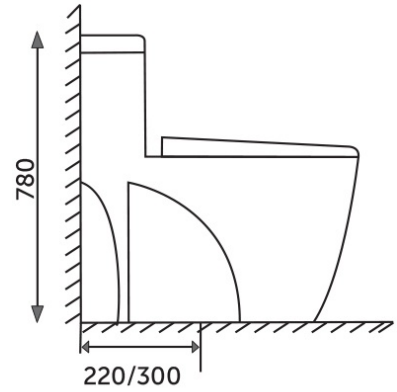

## TECHNICAL SPECIFICATIONS

Type:	One Piece
Dimensions:	690 x 395 mm
Color:	Alpine White
Trap type:	S Trap
Trapway type:	Concealed
Seat cover options:	None
Bowl shape:	Rounded Rectangle
Flush Type:	Single Flush

Code	Name
NOT AVAILABLE	NOT AVAILABLE

Dimensions: All dimensions in mm. Tolerance of vitreous china & fireclay items:  $\pm 5\%$  for below 200mm and  $\pm 3\%$  for above 200mm; for all other items tolerance  $\pm 1\%$ . Note: Due to a continuing development program to improve design and performance, the manufacturer reserves all rights to vary specifications without prior information. Please note accessories are for photographic use only.