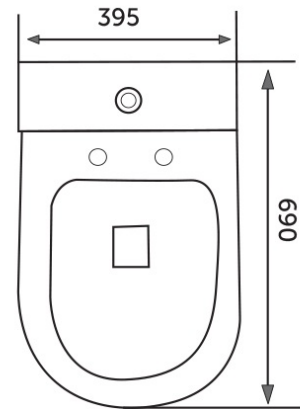

## TECHNICAL SPECIFICATIONS

Type:	One Piece
Dimensions:	690 x 395 mm
Color:	Alpine White
Trap type:	S Trap
Trapway type:	Concealed
Seat cover options:	None
Bowl shape:	Rounded Rectangle
Flush Type:	Single Flush

Code	Name
NOT AVAILABLE	NOT AVAILABLE

Dimensions: All dimensions in mm. Tolerance of vitreous china & fireclay items:  $\pm 5\%$  for below 200mm and  $\pm 3\%$  for above 200mm; for all other items tolerance  $\pm 1\%$ . Note: Due to a continuing development program to improve design and performance, the manufacturer reserves all rights to vary specifications without prior information. Please note accessories are for photographic use only.