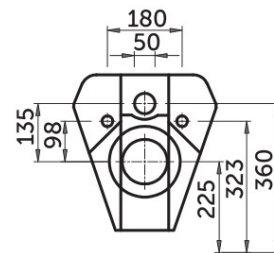

RAK-GLORIA
Wall Hung | Water Closet

RAK
 CERAMICS

TECHNICAL SPECIFICATIONS

Type:	Wall Hung
Dimensions:	555 x 355 mm
Color:	Alpine White
Trap type:	P Trap
Trapway type:	Exposed
Seat cover options:	None
Bowl shape:	Oval
Flush Type:	Single Flush

Code	Name
NOT AVAILABLE	NOT AVAILABLE
CODE	RAK-GLORIA WATER CLOSET WALL HUNG 56CM

Dimensions: All dimensions in mm. Tolerance of vitreous china & fireclay items: ± 5% for below 200mm and ± 3% for above 200mm; for all other items tolerance ± 1%. Note: Due to a continuing development program to improve design and performance, the manufacturer reserves all rights to vary specifications without prior information. Please note accessories are for photographic use only.