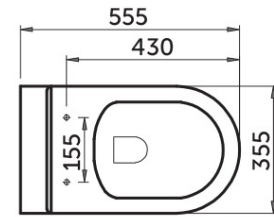

RAK-GLORIA
Wall Hung | Water Closet

RAK
 CERAMICS

TECHNICAL SPECIFICATIONS

Type:	Wall Hung
Dimensions:	555 x 355 mm
Color:	Alpine White
Trap type:	P Trap
Trapway type:	Exposed
Seat cover options:	None
Bowl shape:	Oval
Flush Type:	Single Flush

Code	Name
NOT AVAILABLE	NOT AVAILABLE
CODE	RAK-GLORIA WATER CLOSET WALL HUNG 56CM

Dimensions: All dimensions in mm. Tolerance of vitreous china & fireclay items: ± 5% for below 200mm and ± 3% for above 200mm; for all other items tolerance ± 1%. Note: Due to a continuing development program to improve design and performance, the manufacturer reserves all rights to vary specifications without prior information. Please note accessories are for photographic use only.