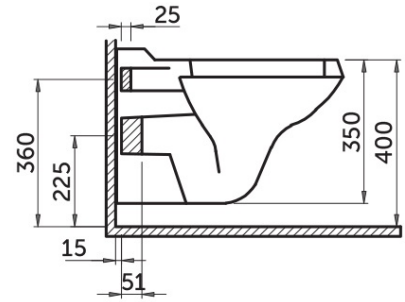

RAK-GLORIA
Wall Hung | Water Closet

RAK
 CERAMICS

TECHNICAL SPECIFICATIONS

Type:	Wall Hung
Dimensions:	555 x 355 mm
Color:	Alpine White
Trap type:	P Trap
Trapway type:	Exposed
Seat cover options:	None
Bowl shape:	Oval
Flush Type:	Single Flush

Code	Name
NOT AVAILABLE	NOT AVAILABLE
CODE	RAK-GLORIA WATER CLOSET WALL HUNG 56CM

Dimensions: All dimensions in mm. Tolerance of vitreous china & fireclay items: ± 5% for below 200mm and ± 3% for above 200mm; for all other items tolerance ± 1%. Note: Due to a continuing development program to improve design and performance, the manufacturer reserves all rights to vary specifications without prior information. Please note accessories are for photographic use only.