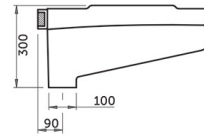

ORISSA PAN 21

Squatting Pan | Water Closet

RAK
CERAMICS

TECHNICAL SPECIFICATIONS

Type:	Squatting Pan
Color:	Alpine White
Trap type:	None
Trapway type:	Concealed
Seat cover options:	None
Bowl shape:	Rectangle
Flush Type:	Single Flush

Code	Name
ORISSA PAN 21	ORISSA PAN 21

Dimensions: All dimensions in mm. Tolerance of vitreous china & fireclay items: $\pm 5\%$ for below 200mm and $\pm 3\%$ for above 200mm; for all other items tolerance $\pm 1\%$. Note: Due to a continuing development program to improve design and performance, the manufacturer reserves all rights to vary specifications without prior information. Please note accessories are for photographic use only.