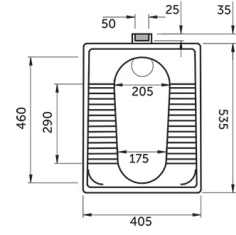

ORISSA PAN 21

Squatting Pan | Water Closet

RAK
CERAMICS

TECHNICAL SPECIFICATIONS

Type:	Squatting Pan
Color:	Alpine White
Trap type:	None
Trapway type:	Concealed
Seat cover options:	None
Bowl shape:	Rectangle
Flush Type:	Single Flush

Code	Name
ORISSA PAN 21	ORISSA PAN 21

Dimensions: All dimensions in mm. Tolerance of vitreous china & fireclay items: $\pm 5\%$ for below 200mm and $\pm 3\%$ for above 200mm; for all other items tolerance $\pm 1\%$. Note: Due to a continuing development program to improve design and performance, the manufacturer reserves all rights to vary specifications without prior information. Please note accessories are for photographic use only.