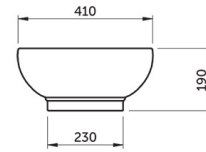

SUN COUNTER TOP WASH BASIN

Wash basin | Counter Top

RAK
CERAMICS

TECHNICAL SPECIFICATIONS

Type:	Counter Top
Dimensions:	410 x 370 mm
Color:	Alpine White
Shape of basin:	Round

Code	Name
SUN COUNTER TOP WASH BASIN	SUN COUNTER TOP WASH BASIN

Dimensions: All dimensions in mm. Tolerance of vitreous china & fireclay items: $\pm 5\%$ for below 200mm and $\pm 3\%$ for above 200mm; for all other items tolerance $\pm 1\%$. Note: Due to a continuing development program to improve design and performance, the manufacturer reserves all rights to vary specifications without prior information. Please note accessories are for photographic use only.