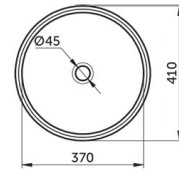

SUN COUNTER TOP WASH BASIN

Wash basin | Counter Top

RAK
CERAMICS

TECHNICAL SPECIFICATIONS

Type:	Counter Top
Dimensions:	410 x 370 mm
Color:	Alpine White
Shape of basin:	Round

Code	Name
SUN COUNTER TOP WASH BASIN	SUN COUNTER TOP WASH BASIN

Dimensions: All dimensions in mm. Tolerance of vitreous china & fireclay items: $\pm 5\%$ for below 200mm and $\pm 3\%$ for above 200mm; for all other items tolerance $\pm 1\%$. Note: Due to a continuing development program to improve design and performance, the manufacturer reserves all rights to vary specifications without prior information. Please note accessories are for photographic use only.