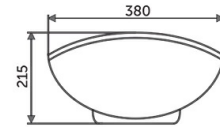

RHINE COUNTER TOP WASH BASIN

Wash basin | Counter Top

RAK
CERAMICS

Technical specifications

Dimensions: 580 x 380 mm

Color: Alpine White

Shape of basin: Oval

Code	Name
RHINE COUNTER TOP WASH BASIN	RHINE COUNTER TOP WASH BASIN

Dimensions: All dimensions in mm tolerance $\pm 5\%$ for below 200mm and $\pm 3\%$ for above 200mm.

Note: Due to a continuing development programme to improve design and performance, the manufacturer reserves all rights to vary specifications without prior information.