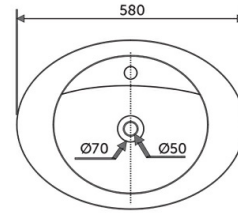

RHINE COUNTER TOP WASH BASIN

Wash basin | Counter Top

RAK
CERAMICS

Technical specifications

Dimensions: 580 x 380 mm

Color: Alpine White

Shape of basin: Oval

Code	Name
RHINE COUNTER TOP WASH BASIN	RHINE COUNTER TOP WASH BASIN

Dimensions: All dimensions in mm tolerance $\pm 5\%$ for below 200mm and $\pm 3\%$ for above 200mm.

Note: Due to a continuing development programme to improve design and performance, the manufacturer reserves all rights to vary specifications without prior information.