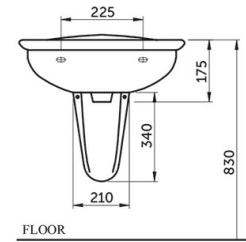

ORCHID FULL PEDESTAL WASH BASIN

Wash basin | Pedestal

RAK
CERAMICS

Technical specifications

Dimensions:	550 x 400 mm
Color:	Alpine White
Shape of basin:	Rounded Rectangle

Code	Name
ORCHID FULL PEDESTAL WASH BASIN	ORCHID FULL PEDESTAL WASH BASIN

Dimensions: All dimensions in mm tolerance $\pm 5\%$ for below 200mm and $\pm 3\%$ for above 200mm.

Note: Due to a continuing development programme to improve design and performance, the manufacturer reserves all rights to vary specifications without prior information.