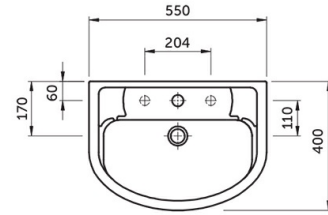

ORCHID FULL PEDESTAL WASH BASIN

Wash basin | Pedestal

RAK
CERAMICS

Technical specifications

Dimensions:	550 x 400 mm
Color:	Alpine White
Shape of basin:	Rounded Rectangle

Code	Name
ORCHID FULL PEDESTAL WASH BASIN	ORCHID FULL PEDESTAL WASH BASIN

Dimensions: All dimensions in mm tolerance $\pm 5\%$ for below 200mm and $\pm 3\%$ for above 200mm.

Note: Due to a continuing development programme to improve design and performance, the manufacturer reserves all rights to vary specifications without prior information.