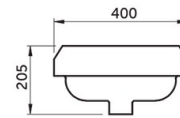

## Technical specifications

Dimensions: 400 x 400 mm

Color: Alpine White

Shape of basin: Oval

| Code                        | Name                        |
|-----------------------------|-----------------------------|
| CORNER WALL HUNG WASH BASIN | CORNER WALL HUNG WASH BASIN |

Dimensions: All dimensions in mm tolerance  $\pm 5\%$  for below 200mm and  $\pm 3\%$  for above 200mm.

Note: Due to a continuing development programme to improve design and performance, the manufacturer reserves all rights to vary specifications without prior information.