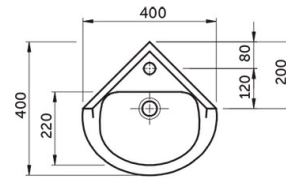

## Technical specifications

Dimensions: 400 x 400 mm

Color: Alpine White

Shape of basin: Oval

| Code                        | Name                        |
|-----------------------------|-----------------------------|
| CORNER WALL HUNG WASH BASIN | CORNER WALL HUNG WASH BASIN |

Dimensions: All dimensions in mm tolerance  $\pm 5\%$  for below 200mm and  $\pm 3\%$  for above 200mm.

Note: Due to a continuing development programme to improve design and performance, the manufacturer reserves all rights to vary specifications without prior information.