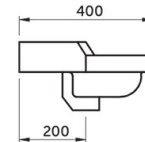

## Technical specifications

Dimensions: 400 x 400 mm

Color: Alpine White

Shape of basin: Oval

| Code                        | Name                        |
|-----------------------------|-----------------------------|
| CORNER WALL HUNG WASH BASIN | CORNER WALL HUNG WASH BASIN |

Dimensions: All dimensions in mm tolerance  $\pm 5\%$  for below 200mm and  $\pm 3\%$  for above 200mm.

Note: Due to a continuing development programme to improve design and performance, the manufacturer reserves all rights to vary specifications without prior information.