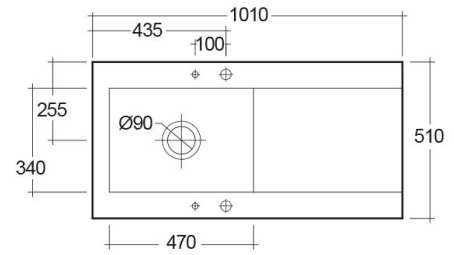

RAK-DREAM 2 - MATT GREIGE - 505

Drop In | Kitchen Sink

RAK
CERAMICS

Technical specifications

Dimensions:	1010 x 510 mm
Weight:	30 Kg
Color:	MATT BEIGE - 505
Vanity space:	yes
Suites:	Kitchen Sinks

Code	Name
OC201LHSL505A	DREAM KITCHEN SINK 2 - MATT BEIGE - 505 - Left Hand Side
OC201NTSL505A	DREAM KITCHEN SINK 2 - MATT BEIGE - 505 - No Tap Hole
OC201RHSL505A	DREAM KITCHEN SINK 2 - MATT BEIGE - 505 - Right Hand Side

Dimensions: All dimensions in mm. Tolerance of vitreous china & fireclay items: $\pm 5\%$ for below 200mm and $\pm 3\%$ for above 200mm; for all other items tolerance $\pm 1\%$. Note: Due to a continuing development program to improve design and performance, the manufacturer reserves all rights to vary specifications without prior information. Please note accessories are for photographic use only.