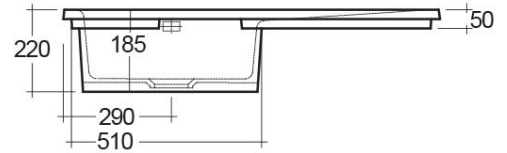

RAK-DREAM 2 - MATT GREIGE - 505

Drop In | Kitchen Sink

RAK
CERAMICS

Technical specifications

Dimensions: 1010 x 510 mm

Weight: 30 Kg

Color: MATT BEIGE - 505

Vanity space: yes

Suites: [RAK-Kitchen Sinks](#)

Code	Name
OC172505A	DREAM KITCHEN SINK 2 - MATT GREIGE - 505

Dimensions: All dimensions in mm tolerance $\pm 5\%$ for below 200mm and $\pm 3\%$ for above 200mm.

Note: Due to a continuing development programme to improve design and performance, the manufacturer reserves all rights to vary specifications without prior information.