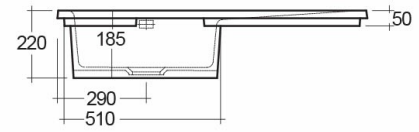

RAK-DREAM 2 - MATT GREIGE - 505

Drop In | Kitchen Sink

RAK
CERAMICS

Technical specifications

Dimensions:	1010 x 510 mm
Weight:	30 Kg
Color:	MATT BEIGE - 505
Vanity space:	yes
Suites:	Kitchen Sinks

Code	Name
OC201LHSL505A	DREAM KITCHEN SINK 2 - MATT BEIGE - 505 - Left Hand Side
OC201NTSL505A	DREAM KITCHEN SINK 2 - MATT BEIGE - 505 - No Tap Hole
OC201RHSL505A	DREAM KITCHEN SINK 2 - MATT BEIGE - 505 - Right Hand Side

Dimensions: All dimensions in mm. Tolerance of vitreous china & fireclay items: $\pm 5\%$ for below 200mm and $\pm 3\%$ for above 200mm; for all other items tolerance $\pm 1\%$. Note: Due to a continuing development program to improve design and performance, the manufacturer reserves all rights to vary specifications without prior information. Please note accessories are for photographic use only.