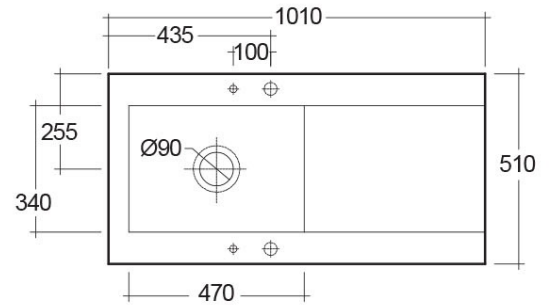

RAK-DREAM 2 - MATT GREIGE - 505

Drop In | Kitchen Sink

RAK
CERAMICS

Technical specifications

Dimensions: 1010 x 510 mm

Weight: 30 Kg

Color: MATT BEIGE - 505

Vanity space: yes

Suites: [RAK-Kitchen Sinks](#)

Code	Name
OC172505A	DREAM KITCHEN SINK 2 - MATT GREIGE - 505

Dimensions: All dimensions in mm tolerance $\pm 5\%$ for below 200mm and $\pm 3\%$ for above 200mm.

Note: Due to a continuing development programme to improve design and performance, the manufacturer reserves all rights to vary specifications without prior information.