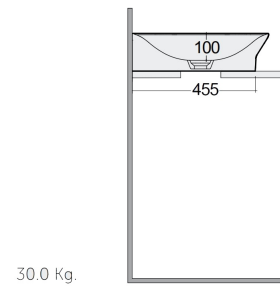

RAK-VALET - VALWB09201AWHA

Vasque | Suspendu

RAK
CERAMICS

30.0 Kg.

TECHNICAL SPECIFICATIONS

Suite:	RAK-VALET
Type:	Suspendu
Dimensions:	920 x 505 mm
Weight:	30 Kg
Couleur:	blanc alpin
Shape of basin:	Oval compact

Code	Nom
VALWB09201AWHA	RAK-VALET COUNTERTOP / WALL HUNG WASHBASIN 92 CM RIGHT LEDGE - ALPINE WHITE
DUO002AWHA	RAK-DUO Free Flow Wastes Alpine white

Dimensions: All dimensions in mm. Tolerance of vitreous china & fireclay items: $\pm 5\%$ for below 200mm and $\pm 3\%$ for above 200mm; for all other items tolerance $\pm 1\%$. Note: Due to a continuing development program to improve design and performance, the manufacturer reserves all rights to vary specifications without prior information. Please note accessories are for photographic use only.