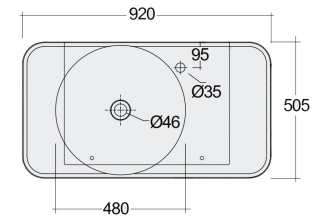

RAK-VALET - VALWB09201AWHA

Vasque | Suspendu

RAK
CERAMICS

30.0 Kg.

TECHNICAL SPECIFICATIONS

Suite:	RAK-VALET
Type:	Suspendu
Dimensions:	920 x 505 mm
Weight:	30 Kg
Couleur:	blanc alpin
Shape of basin:	Oval compact

Code	Nom
VALWB09201AWHA	RAK-VALET COUNTERTOP / WALL HUNG WASHBASIN 92 CM RIGHT LEDGE - ALPINE WHITE
DUO002AWHA	RAK-DUO Free Flow Wastes Alpine white

Dimensions: All dimensions in mm. Tolerance of vitreous china & fireclay items: $\pm 5\%$ for below 200mm and $\pm 3\%$ for above 200mm; for all other items tolerance $\pm 1\%$. Note: Due to a continuing development program to improve design and performance, the manufacturer reserves all rights to vary specifications without prior information. Please note accessories are for photographic use only.