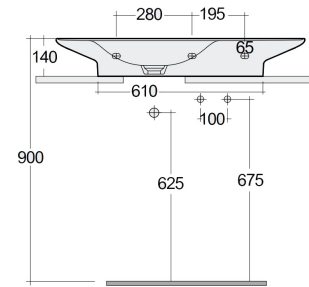

RAK-VALET - VALWB09201AWHA

Vasque | Suspendu

RAK
CERAMICS

30.0 Kg.

TECHNICAL SPECIFICATIONS

Suite:	RAK-VALET
Type:	Suspendu
Dimensions:	920 x 505 mm
Weight:	30 Kg
Couleur:	blanc alpin
Shape of basin:	Oval compact

Code	Nom
VALWB09201AWHA	RAK-VALET COUNTERTOP / WALL HUNG WASHBASIN 92 CM RIGHT LEDGE - ALPINE WHITE
DUO002AWHA	RAK-DUO Free Flow Wastes Alpine white

Dimensions: All dimensions in mm. Tolerance of vitreous china & fireclay items: $\pm 5\%$ for below 200mm and $\pm 3\%$ for above 200mm; for all other items tolerance $\pm 1\%$. Note: Due to a continuing development program to improve design and performance, the manufacturer reserves all rights to vary specifications without prior information. Please note accessories are for photographic use only.