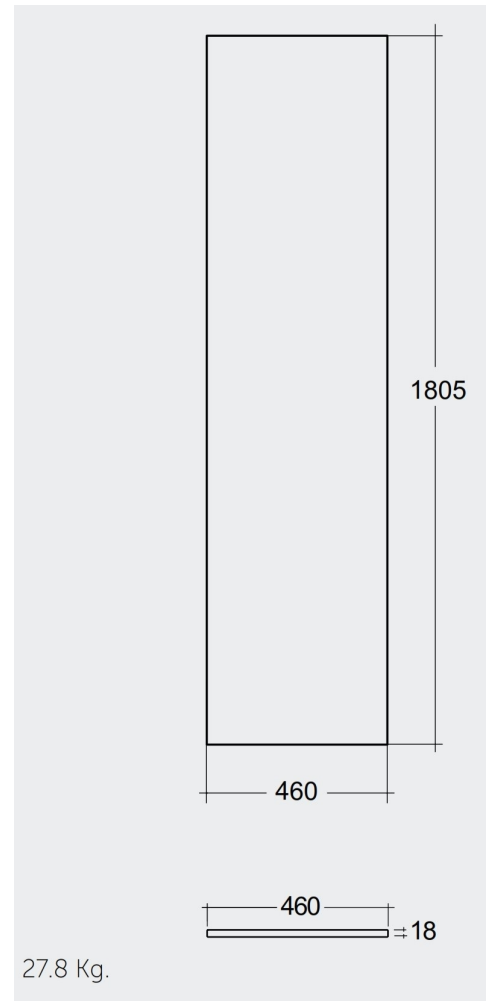

RAK-PLANO - PLASL18146500
Furniture Countertops, MATT WHITE - 500

RAK
CERAMICS

TECHNICAL SPECIFICATIONS

Suite:	RAK-PLANO
Type:	Furniture Countertops
Dimensions:	1805 x 18 mm
Weight:	27.8 Kg
Couleur:	MATT WHITE - 500
Door drawer:	None

Code	Nom
PLASL18146500	RAK-PLANO COUNTER TOP SLAB MATT WHITE 181 CM

Dimensions: All dimensions in mm. Tolerance of vitreous china & fireclay items: $\pm 5\%$ for below 200mm and $\pm 3\%$ for above 200mm; for all other items tolerance $\pm 1\%$. Note: Due to a continuing development program to improve design and performance, the manufacturer reserves all rights to vary specifications without prior information. Please note accessories are for photographic use only.