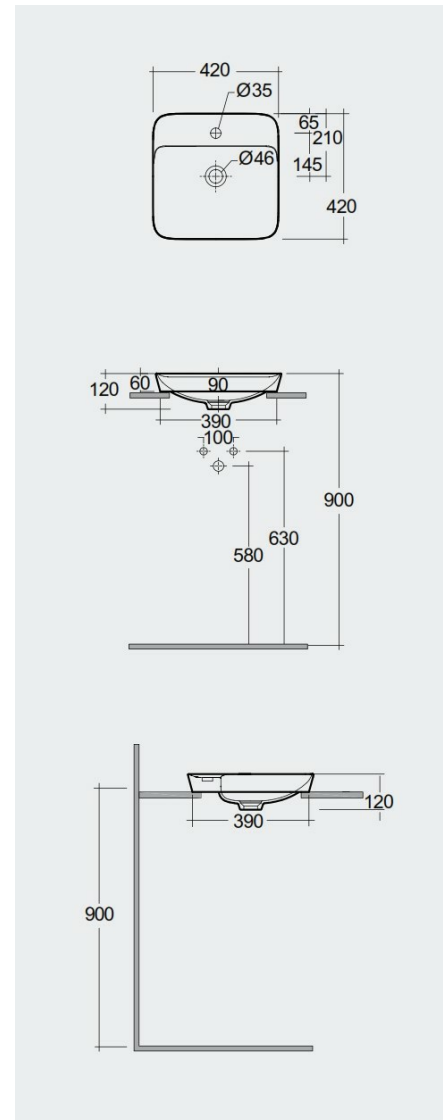

RAK-VARIANT - VARDI44201AWHA

Wash basin | Drop In

RAK
CERAMICS

Technical specifications

Dimensions: 420 x 420 mm

Color: Alpine White

Shape of basin: Square

Suites: [RAK-VARIANT](#)

Code Name

VARDI44201AWHA SQUARED DROP IN WASH BASIN WITH TAP HOLE 42 CM -
VARDI44201AWHA

Dimensions: All dimensions in mm tolerance $\pm 5\%$ for below 200mm and $\pm 3\%$ for above 200mm.

Note: Due to a continuing development programme to improve design and performance, the manufacturer reserves all rights to vary specifications without prior information.