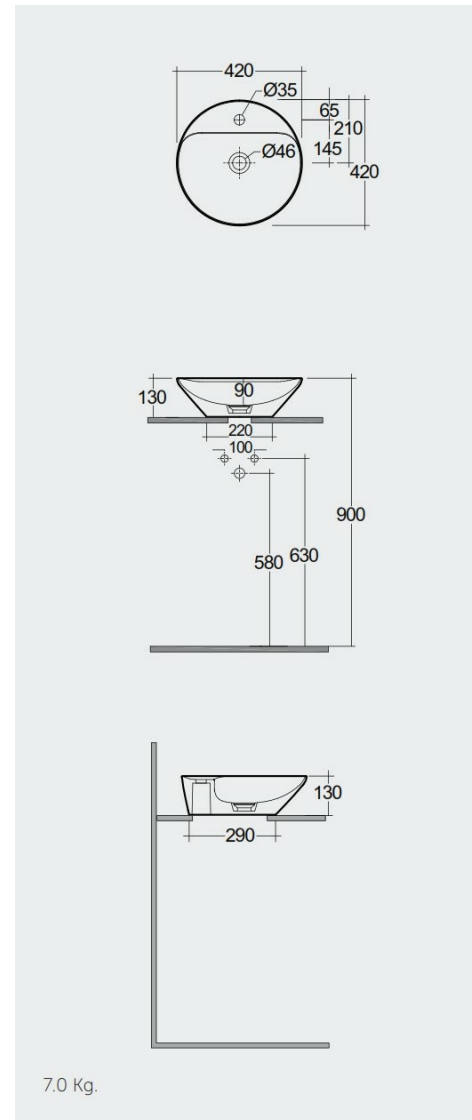

### Technical specifications

Dimensions: 420 x 420 mm

Weight: 7 Kg

Color: Alpine White

Shape of basin: Round

Suites: [RAK-VARIANT](#)

Code	Name
VARCT14201AWHA	ROUND COUNTER TOP BASIN WITH TAP HOLE 42 CM - VARCT14201AWHA

Dimensions: All dimensions in mm tolerance  $\pm 5\%$  for below 200mm and  $\pm 3\%$  for above 200mm.  
Note: Due to a continuing development programme to improve design and performance, the manufacturer reserves all rights to vary specifications without prior information.  
Please note accessories are for photographic use only.