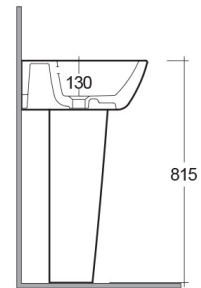

RAK-ONE

Wash basin | Pedestal

RAK
CERAMICS

TECHNICAL SPECIFICATIONS

Suite:	RAK-ONE
Type:	Pedestal
Dimensions:	600 x 460 mm
Weight:	31 Kg
Color:	Alpine White
Shape of basin:	Rounded Rectangle
Overflow hole:	yes

Code	Name
ONPD00001	ONE PEDESTAL
ONWB00002	ONE WASH BASIN 60CM

Dimensions: All dimensions in mm. Tolerance of vitreous china & fireclay items: $\pm 5\%$ for below 200mm and $\pm 3\%$ for above 200mm; for all other items tolerance $\pm 1\%$. Note: Due to a continuing development program to improve design and performance, the manufacturer reserves all rights to vary specifications without prior information. Please note accessories are for photographic use only.