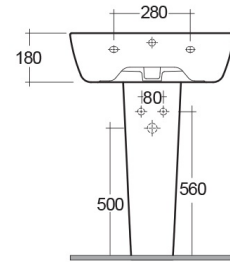

RAK-ONE

Wash basin | Pedestal

RAK
CERAMICS

TECHNICAL SPECIFICATIONS

Suite:	RAK-ONE
Type:	Pedestal
Dimensions:	600 x 460 mm
Weight:	31 Kg
Color:	Alpine White
Shape of basin:	Rounded Rectangle
Overflow hole:	yes

Code	Name
ONPD00001	ONE PEDESTAL
ONWB00002	ONE WASH BASIN 60CM

Dimensions: All dimensions in mm. Tolerance of vitreous china & fireclay items: $\pm 5\%$ for below 200mm and $\pm 3\%$ for above 200mm; for all other items tolerance $\pm 1\%$. Note: Due to a continuing development program to improve design and performance, the manufacturer reserves all rights to vary specifications without prior information. Please note accessories are for photographic use only.