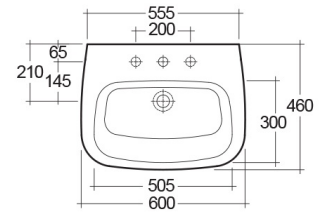

RAK-ONE

Wash basin | Pedestal

RAK
CERAMICS

TECHNICAL SPECIFICATIONS

Suite:	RAK-ONE
Type:	Pedestal
Dimensions:	600 x 460 mm
Weight:	31 Kg
Color:	Alpine White
Shape of basin:	Rounded Rectangle
Overflow hole:	yes

Code	Name
ONPD00001	ONE PEDESTAL
ONWB00002	ONE WASH BASIN 60CM

Dimensions: All dimensions in mm. Tolerance of vitreous china & fireclay items: $\pm 5\%$ for below 200mm and $\pm 3\%$ for above 200mm; for all other items tolerance $\pm 1\%$. Note: Due to a continuing development program to improve design and performance, the manufacturer reserves all rights to vary specifications without prior information. Please note accessories are for photographic use only.