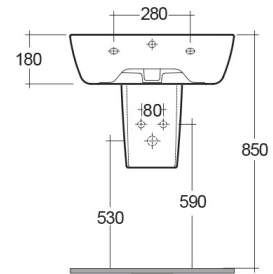

RAK-ONE

Wash basin | Half Pedestal

RAK
CERAMICS

TECHNICAL SPECIFICATIONS

Suite:	RAK-ONE
Type:	Half Pedestal
Dimensions:	600 x 460 mm
Weight:	27 Kg
Color:	Alpine White
Shape of basin:	Rounded Rectangle
Overflow hole:	yes

Code	Name
ONWB00002	ONE WASH BASIN 60CM
ONPD00002	ONE HALF PEDESTAL

Dimensions: All dimensions in mm. Tolerance of vitreous china & fireclay items: $\pm 5\%$ for below 200mm and $\pm 3\%$ for above 200mm; for all other items tolerance $\pm 1\%$. Note: Due to a continuing development program to improve design and performance, the manufacturer reserves all rights to vary specifications without prior information. Please note accessories are for photographic use only.