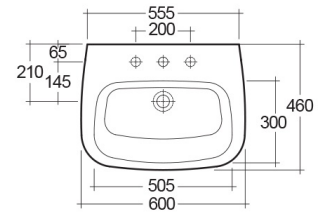

RAK-ONE

Wash basin | Half Pedestal

RAK
CERAMICS

TECHNICAL SPECIFICATIONS

Suite:	RAK-ONE
Type:	Half Pedestal
Dimensions:	600 x 460 mm
Weight:	27 Kg
Color:	Alpine White
Shape of basin:	Rounded Rectangle
Overflow hole:	yes

Code	Name
ONWB00002	ONE WASH BASIN 60CM
ONPD00002	ONE HALF PEDESTAL

Dimensions: All dimensions in mm. Tolerance of vitreous china & fireclay items: $\pm 5\%$ for below 200mm and $\pm 3\%$ for above 200mm; for all other items tolerance $\pm 1\%$. Note: Due to a continuing development program to improve design and performance, the manufacturer reserves all rights to vary specifications without prior information. Please note accessories are for photographic use only.