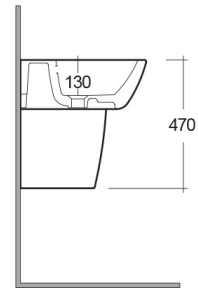

RAK-ONE

Wash basin | Half Pedestal

RAK
CERAMICS

TECHNICAL SPECIFICATIONS

Suite:	RAK-ONE
Type:	Half Pedestal
Dimensions:	600 x 460 mm
Weight:	27 Kg
Color:	Alpine White
Shape of basin:	Rounded Rectangle
Overflow hole:	yes

Code	Name
ONWB00002	ONE WASH BASIN 60CM
ONPD00002	ONE HALF PEDESTAL

Dimensions: All dimensions in mm. Tolerance of vitreous china & fireclay items: $\pm 5\%$ for below 200mm and $\pm 3\%$ for above 200mm; for all other items tolerance $\pm 1\%$. Note: Due to a continuing development program to improve design and performance, the manufacturer reserves all rights to vary specifications without prior information. Please note accessories are for photographic use only.