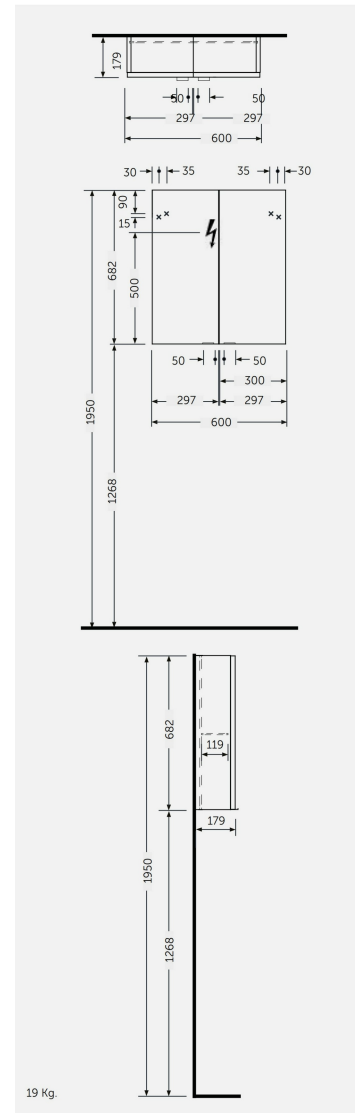

RAK-JOY - JOYMC06002

RAK-JOY - JOYMC06002 Mirrors and Lights

Technical specifications

Dimensions: 682 x 600 x 179 mm

Weight: 19.00 Kg

Color: Mirror

Light: No

Cable: NA

Suites: [RAK-JOY UNO](#)
[RAK-JOY](#)

Dimensions: All dimensions in mm. Tolerance of vitreous china & fireclay items: $\pm 5\%$ for below 200mm and $\pm 3\%$ for above 200mm; for all other items tolerance $\pm 1\%$. Note: Due to a continuing development program to improve design and performance, the manufacturer reserves all rights to vary specifications without prior information. Please note accessories are for photographic use only.