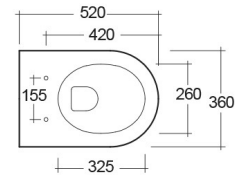

RAK-RESORT-W/HIDDEN FIXATIONS

Wall Hung | Water Closet

RAK
CERAMICS

TECHNICAL SPECIFICATIONS

Suite:	RAK-RESORT
Type:	Wall Hung
Dimensions:	520 x 360 mm
Weight:	23 Kg
Color:	Alpine White
Trap type:	P Trap
Trapway type:	Concealed
Seat cover options:	Urea
Bowl shape:	Round
Soft close:	yes
Quick remove seat cover:	yes
Flush Type:	Dual Flush
Flush Capacity:	Compatible with 6/3L dual flushing, 4,5/3L dual flushing, in accordance with en997-type 1

Code	Name
RST2301AWHA	RESORT WATER CLOSET RIMLESS WALL HUNG W/HIDDEN FIXATION 52CM
YFG106CAWHA	SEAT & COVER (UREA With Soft Close)

Dimensions: All dimensions in mm. Tolerance of vitreous china & fireclay items: $\pm 5\%$ for below 200mm and $\pm 3\%$ for above 200mm; for all other items tolerance $\pm 1\%$. Note: Due to a continuing development program to improve design and performance, the manufacturer reserves all rights to vary specifications without prior information. Please note accessories are for photographic use only.