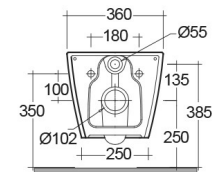

RAK-RESORT-W/HIDDEN FIXATIONS

Wall Hung | Water Closet

RAK
CERAMICS

TECHNICAL SPECIFICATIONS

Suite:	RAK-RESORT
Type:	Wall Hung
Dimensions:	520 x 360 mm
Weight:	23 Kg
Color:	Alpine White
Trap type:	P Trap
Trapway type:	Concealed
Seat cover options:	Urea
Bowl shape:	Round
Soft close:	yes
Quick remove seat cover:	yes
Flush Type:	Dual Flush
Flush Capacity:	Compatible with 6/3L dual flushing, 4,5/3L dual flushing, in accordance with en997-type 1

Code	Name
RST2301AWHA	RESORT WATER CLOSET RIMLESS WALL HUNG W/HIDDEN FIXATION 52CM
YFG106CAWHA	SEAT & COVER (UREA With Soft Close)

Dimensions: All dimensions in mm. Tolerance of vitreous china & fireclay items: $\pm 5\%$ for below 200mm and $\pm 3\%$ for above 200mm; for all other items tolerance $\pm 1\%$. Note: Due to a continuing development program to improve design and performance, the manufacturer reserves all rights to vary specifications without prior information. Please note accessories are for photographic use only.