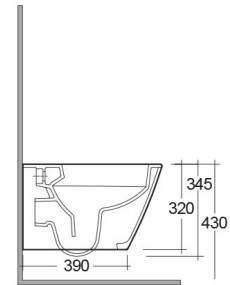

RAK-RESORT-W/HIDDEN FIXATIONS

Wall Hung | Water Closet

RAK
CERAMICS

TECHNICAL SPECIFICATIONS

Suite:	RAK-RESORT
Type:	Wall Hung
Dimensions:	520 x 360 mm
Weight:	23 Kg
Color:	Alpine White
Trap type:	P Trap
Trapway type:	Concealed
Seat cover options:	Urea
Bowl shape:	Round
Soft close:	yes
Quick remove seat cover:	yes
Flush Type:	Dual Flush
Flush Capacity:	Compatible with 6/3L dual flushing, 4,5/3L dual flushing, in accordance with en997-type 1

Code	Name
RST2301AWHA	RESORT WATER CLOSET RIMLESS WALL HUNG W/HIDDEN FIXATION 52CM
YFG106CAWHA	SEAT & COVER (UREA With Soft Close)

Dimensions: All dimensions in mm. Tolerance of vitreous china & fireclay items: $\pm 5\%$ for below 200mm and $\pm 3\%$ for above 200mm; for all other items tolerance $\pm 1\%$. Note: Due to a continuing development program to improve design and performance, the manufacturer reserves all rights to vary specifications without prior information. Please note accessories are for photographic use only.