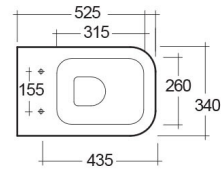

RAK-METROPOLITAN

Back to Wall | Water Closet

RAK
CERAMICS

TECHNICAL SPECIFICATIONS

Suite:	RAK-METROPOLITAN
Type:	Back to Wall
Dimensions:	525 x 340 mm
Weight:	25 Kg
Color:	Alpine White, Ivory
Trap type:	P Trap & S Trap
Trapway type:	Concealed
Seat cover options:	ABS & Urea
Bowl shape:	Rounded Rectangle
Soft close:	yes
Flush Type:	Dual Flush
Flush Capacity:	N/A

Code	Name
MP34AWHA	METROPOLITAN WATER CLOSET RIMLESS BACK TO WALL P S-TRAP 52CM
MP05SCQRAWHA	RAK-Metropolitan ABS Soft Close Seat Cover with Quick Release
MP05NCQRAWHA	RAK-Metropolitan ABS Normal Close Seat and Cover with Quick Release

Dimensions: All dimensions in mm. Tolerance of vitreous china & fireclay items: $\pm 5\%$ for below 200mm and $\pm 3\%$ for above 200mm; for all other items tolerance $\pm 1\%$. Note: Due to a continuing development program to improve design and performance, the manufacturer reserves all rights to vary specifications without prior information. Please note accessories are for photographic use only.