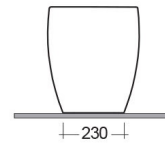

RAK-METROPOLITAN

Back to Wall | Water Closet

RAK
CERAMICS

TECHNICAL SPECIFICATIONS

Suite:	RAK-METROPOLITAN
Type:	Back to Wall
Dimensions:	525 x 340 mm
Weight:	25 Kg
Color:	Alpine White, Ivory
Trap type:	P Trap & S Trap
Trapway type:	Concealed
Seat cover options:	ABS & Urea
Bowl shape:	Rounded Rectangle
Soft close:	yes
Flush Type:	Dual Flush
Flush Capacity:	N/A

Dimensions: All dimensions in mm. Tolerance of vitreous china & fireclay items: $\pm 5\%$ for below 200mm and $\pm 3\%$ for above 200mm; for all other items tolerance $\pm 1\%$. Note: Due to a continuing development program to improve design and performance, the manufacturer reserves all rights to vary specifications without prior information. Please note accessories are for photographic use only.