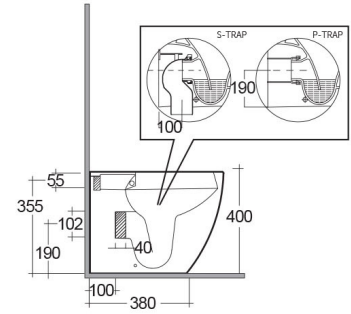

RAK-METROPOLITAN

Back to Wall | Water Closet

RAK
CERAMICS

TECHNICAL SPECIFICATIONS

Suite:	RAK-METROPOLITAN
Type:	Back to Wall
Dimensions:	525 x 340 mm
Weight:	25 Kg
Color:	Alpine White, Ivory
Trap type:	P Trap & S Trap
Trapway type:	Concealed
Seat cover options:	ABS & Urea
Bowl shape:	Rounded Rectangle
Soft close:	yes
Flush Type:	Dual Flush
Flush Capacity:	N/A

Code	Name
MP34AWHA	METROPOLITAN WATER CLOSET RIMLESS BACK TO WALL P S-TRAP 52CM
MP05SCQRAWHA	RAK-Metropolitan ABS Soft Close Seat Cover with Quick Release
MP05NCQRAWHA	RAK-Metropolitan ABS Normal Close Seat and Cover with Quick Release

Dimensions: All dimensions in mm. Tolerance of vitreous china & fireclay items: $\pm 5\%$ for below 200mm and $\pm 3\%$ for above 200mm; for all other items tolerance $\pm 1\%$. Note: Due to a continuing development program to improve design and performance, the manufacturer reserves all rights to vary specifications without prior information. Please note accessories are for photographic use only.