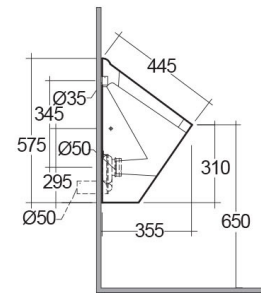

RAK-VENICE
Urinal and Partition

RAK
 CERAMICS

TECHNICAL SPECIFICATIONS

Type:	Urinals & Partitions
Dimensions:	355 x 340 x 575 mm
Weight:	15 Kg
Color:	Alpine White

Code	Name
VN20AWHA	VENICE URINAL BOWL 35CM

Dimensions: All dimensions in mm. Tolerance of vitreous china & fireclay items: ± 5% for below 200mm and ± 3% for above 200mm; for all other items tolerance ± 1%. Note: Due to a continuing development program to improve design and performance, the manufacturer reserves all rights to vary specifications without prior information. Please note accessories are for photographic use only.