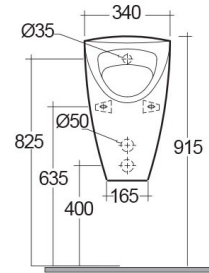

RAK-VENICE
Urinal and Partition

RAK
 CERAMICS

TECHNICAL SPECIFICATIONS

Type:	Urinals & Partitions
Dimensions:	355 x 340 x 575 mm
Weight:	15 Kg
Color:	Alpine White

Code	Name
VN20AWHA	VENICE URINAL BOWL 35CM

Dimensions: All dimensions in mm. Tolerance of vitreous china & fireclay items: ± 5% for below 200mm and ± 3% for above 200mm; for all other items tolerance ± 1%. Note: Due to a continuing development program to improve design and performance, the manufacturer reserves all rights to vary specifications without prior information. Please note accessories are for photographic use only.