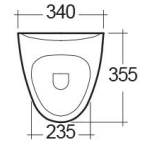

RAK-VENICE
Urinal and Partition

RAK
 CERAMICS

TECHNICAL SPECIFICATIONS

Type:	Urinals & Partitions
Dimensions:	355 x 340 x 575 mm
Weight:	15 Kg
Color:	Alpine White

Code	Name
VN20AWHA	VENICE URINAL BOWL 35CM

Dimensions: All dimensions in mm. Tolerance of vitreous china & fireclay items: ± 5% for below 200mm and ± 3% for above 200mm; for all other items tolerance ± 1%. Note: Due to a continuing development program to improve design and performance, the manufacturer reserves all rights to vary specifications without prior information. Please note accessories are for photographic use only.