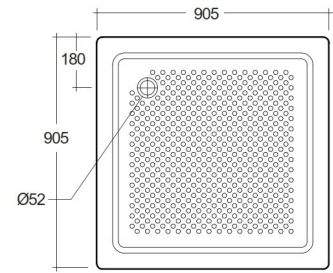

### TECHNICAL SPECIFICATIONS

Type:	RAK-Sania Deluxe
Dimensions:	905 x 905 mm
Weight:	13 Kg
Color:	Alpine White

Code	Name
MX07A	FITTINGS SHOWER TRAY
SH14AWHA	ACY. SH.TRAY SANIA DLX (90X90CM)

Dimensions: All dimensions in mm. Tolerance of vitreous china & fireclay items:  $\pm 5\%$  for below 200mm and  $\pm 3\%$  for above 200mm; for all other items tolerance  $\pm 1\%$ . Note: Due to a continuing development program to improve design and performance, the manufacturer reserves all rights to vary specifications without prior information. Please note accessories are for photographic use only.