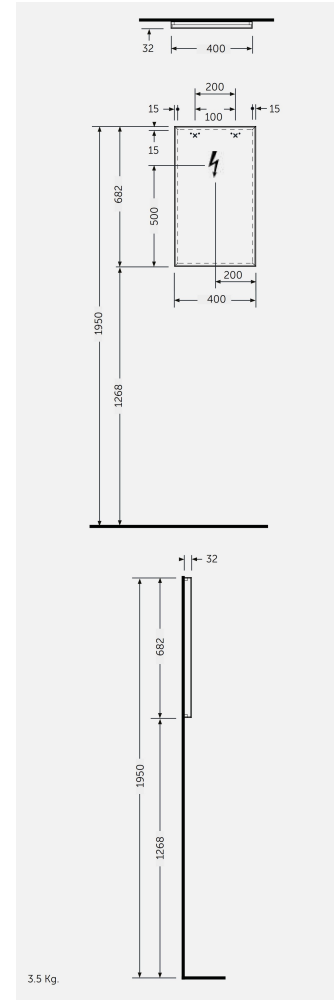

RAK-JOY - JOYMR04068STD
RAK-JOY - JOYMR04068STD Mirrors and Lights

RAK
 CERAMICS

TECHNICAL SPECIFICATIONS

Suite:	RAK-JOY UNO
Type:	RAK-JOY - JOYMR04068STD
Dimensions:	682 x 400 x 32 mm
Weight:	3.50 Kg
Color:	Mirror
Light:	No
Cable:	NA

Code	Name
JOYMR04068STD	40CM Mirror

Dimensions: All dimensions in mm. Tolerance of vitreous china & fireclay items: ± 5% for below 200mm and ± 3% for above 200mm; for all other items tolerance ± 1%. Note: Due to a continuing development program to improve design and performance, the manufacturer reserves all rights to vary specifications without prior information. Please note accessories are for photographic use only.