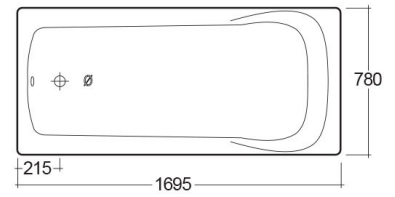

### TECHNICAL SPECIFICATIONS

Type:	RAK-Europa (big)
Dimensions:	1695 x 780 mm
Weight:	17 Kg
Color:	Alpine White

Code	Name
BT02AWHA	EUROPA BATHTUB 169x79CM

Dimensions: All dimensions in mm. Tolerance of vitreous china & fireclay items:  $\pm 5\%$  for below 200mm and  $\pm 3\%$  for above 200mm; for all other items tolerance  $\pm 1\%$ . Note: Due to a continuing development program to improve design and performance, the manufacturer reserves all rights to vary specifications without prior information. Please note accessories are for photographic use only.