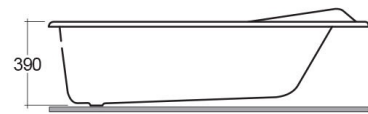

### TECHNICAL SPECIFICATIONS

Type:	RAK-Europa (big)
Dimensions:	1695 x 780 mm
Weight:	17 Kg
Color:	Alpine White

Code	Name
BT02AWHA	EUROPA BATHTUB 169x79CM

Dimensions: All dimensions in mm. Tolerance of vitreous china & fireclay items:  $\pm 5\%$  for below 200mm and  $\pm 3\%$  for above 200mm; for all other items tolerance  $\pm 1\%$ . Note: Due to a continuing development program to improve design and performance, the manufacturer reserves all rights to vary specifications without prior information. Please note accessories are for photographic use only.