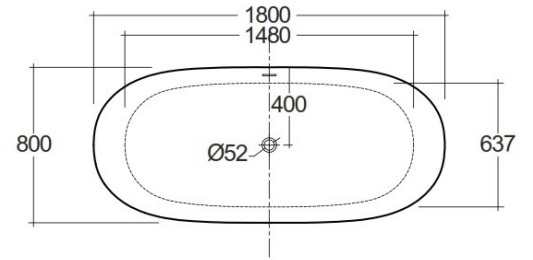

# RAK-CONTOUR - CONBT118080AWHA - OVAL Bathtubs

**RAK**  
CERAMICS

## TECHNICAL SPECIFICATIONS

Suite:	RAK-CONTOUR
Type:	RAK-CONTOUR - CONBT118080AWHA - OVAL
Dimensions:	800 x 1800 mm
Color:	Alpine White

Code	Name
CONBT118080AWHA	RAK-CONTOUR OVAL FREESTANDING BATHTUBS (IN ACRYLIC)

Dimensions: All dimensions in mm. Tolerance of vitreous china & fireclay items:  $\pm 5\%$  for below 200mm and  $\pm 3\%$  for above 200mm; for all other items tolerance  $\pm 1\%$ . Note: Due to a continuing development program to improve design and performance, the manufacturer reserves all rights to vary specifications without prior information. Please note accessories are for photographic use only.