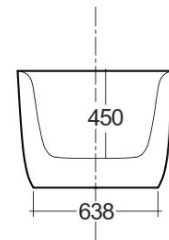

## TECHNICAL SPECIFICATIONS

Suite:	RAK-CONTOUR
Type:	RAK-CONTOUR - CONBT118080AWHA - OVAL
Dimensions:	800 x 1800 mm
Color:	Alpine White

Code	Name
CONBT118080AWHA	RAK-CONTOUR OVAL FREESTANDING BATHTUBS (IN ACRYLIC)

Dimensions: All dimensions in mm. Tolerance of vitreous china & fireclay items:  $\pm 5\%$  for below 200mm and  $\pm 3\%$  for above 200mm; for all other items tolerance  $\pm 1\%$ . Note: Due to a continuing development program to improve design and performance, the manufacturer reserves all rights to vary specifications without prior information. Please note accessories are for photographic use only.