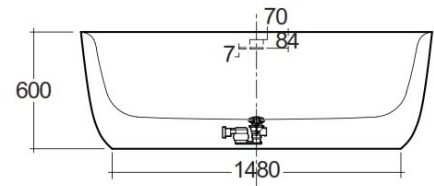

## TECHNICAL SPECIFICATIONS

Suite:	RAK-CONTOUR
Type:	RAK-CONTOUR - CONBT118080AWHA - OVAL
Dimensions:	800 x 1800 mm
Color:	Alpine White

Code	Name
CONBT118080AWHA	RAK-CONTOUR OVAL FREESTANDING BATHTUBS (IN ACRYLIC)

Dimensions: All dimensions in mm. Tolerance of vitreous china & fireclay items:  $\pm 5\%$  for below 200mm and  $\pm 3\%$  for above 200mm; for all other items tolerance  $\pm 1\%$ . Note: Due to a continuing development program to improve design and performance, the manufacturer reserves all rights to vary specifications without prior information. Please note accessories are for photographic use only.