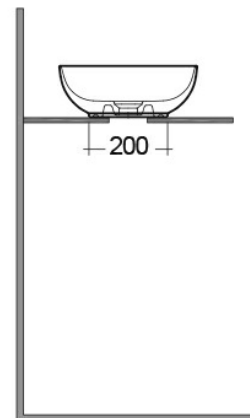

# RAK-FEELING WB SLIM - FEECT5500503A

**RAK**  
CERAMICS

## Wash basin | Counter Top

### Technical specifications

Dimensions: 550 x 350 mm

Weight: 9.3 Kg

Color: MATT GREY - 503

Shape of basin: Oval

Suites: [RAK-FEELING WASHBASINS](#)

Code	Name
FEECT5500503A	RAK-SLIM - OVAL WASH BASIN MATT GREY 503 - 55 CM

Dimensions: All dimensions in mm tolerance  $\pm 5\%$  for below 200mm and  $\pm 3\%$  for above 200mm.

Note: Due to a continuing development programme to improve design and performance, the manufacturer reserves all rights to vary specifications without prior information.