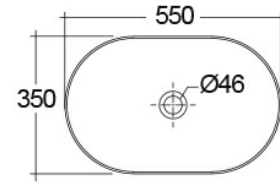

### Technical specifications

Dimensions: 550 x 350 mm

Weight: 9.3 Kg

Color: MATT GREY - 503

Shape of basin: Oval

Suites: [RAK-FEELING WASHBASINS](#)

Code	Name
FEECT5500503A	RAK-SLIM - OVAL WASH BASIN MATT GREY 503 - 55 CM

Dimensions: All dimensions in mm tolerance  $\pm 5\%$  for below 200mm and  $\pm 3\%$  for above 200mm.

Note: Due to a continuing development programme to improve design and performance, the manufacturer reserves all rights to vary specifications without prior information.