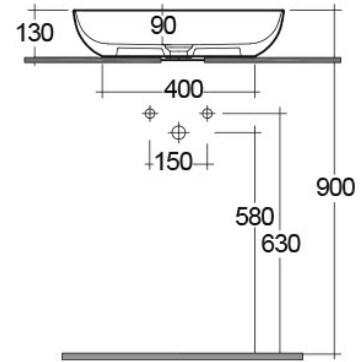

## Wash basin | Counter Top

### Technical specifications

Dimensions: 550 x 350 mm

Weight: 9.3 Kg

Color: MATT GREY - 503

Shape of basin: Oval

Suites: [RAK-FEELING WASHBASINS](#)

Code	Name
FEECT5500503A	RAK-SLIM - OVAL WASH BASIN MATT GREY 503 - 55 CM

Dimensions: All dimensions in mm tolerance  $\pm 5\%$  for below 200mm and  $\pm 3\%$  for above 200mm.

Note: Due to a continuing development programme to improve design and performance, the manufacturer reserves all rights to vary specifications without prior information.