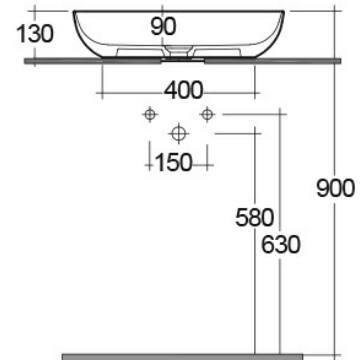

RAK-FEELING WB SLIM - FEECT4200AWHA

Wash basin | Counter Top

RAK
CERAMICS

Technical specifications

Dimensions: 420 x 420 mm

Weight: 8.7 Kg

Color: Alpine White

Shape of basin: Round

Suites: [RAK-FEELING WASHBASINS](#)

Code	Name
FEECT4200AWHA	RAK-SLIM - ROUND WASH BASIN ALPINE WHITE - 42 CM

Dimensions: All dimensions in mm tolerance $\pm 5\%$ for below 200mm and $\pm 3\%$ for above 200mm.