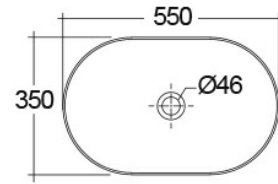

RAK-FEELING WB SLIM - FEECT4200AWHA

Wash basin | Counter Top

RAK
CERAMICS

Technical specifications

Dimensions: 420 x 420 mm

Weight: 8.7 Kg

Color: Alpine White

Shape of basin: Round

Suites: [RAK-FEELING WASHBASINS](#)

Code	Name
FEECT4200AWHA	RAK-SLIM - ROUND WASH BASIN ALPINE WHITE - 42 CM

Dimensions: All dimensions in mm tolerance $\pm 5\%$ for below 200mm and $\pm 3\%$ for above 200mm.