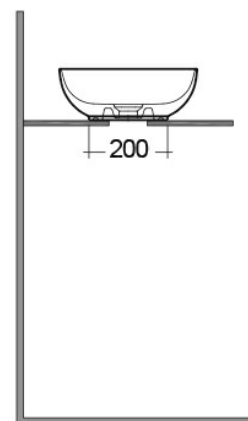

RAK-FEELING WB SLIM - FEECT4200AWHA

Wash basin | Counter Top

RAK
CERAMICS

Technical specifications

Dimensions: 420 x 420 mm

Weight: 8.7 Kg

Color: Alpine White

Shape of basin: Round

Suites: [RAK-FEELING WASHBASINS](#)

Code	Name
FEECT4200AWHA	RAK-SLIM - ROUND WASH BASIN ALPINE WHITE - 42 CM

Dimensions: All dimensions in mm tolerance $\pm 5\%$ for below 200mm and $\pm 3\%$ for above 200mm.