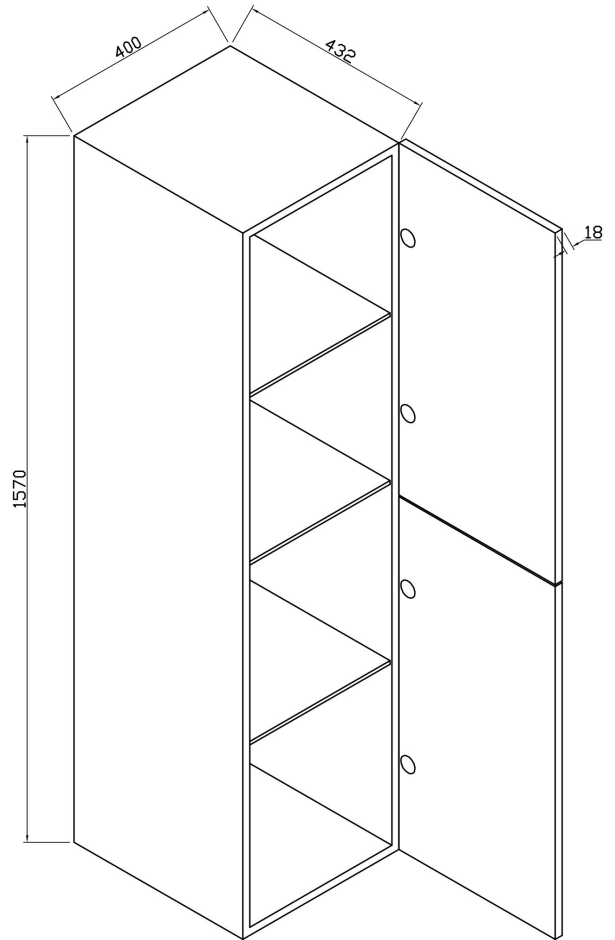

RAK-MEADOWS

Wall Hung Tall Cabinet, Alpine White

RAK
CERAMICS

Technical specifications

Dimensions: 400 x 432 mm

Weight: 40 Kg

Color: Alpine White

Code Name

CABSDWHT MEADOWS CABINET WALL HUNG LARGE WHITE

Dimensions: All dimensions in mm tolerance +/- 5% for below 200mm and +/- 3% for above 200mm.
Note: Due to a continuing development programme to improve design and performance, the manufacturer reserves all rights to vary specifications without prior information.
Please note accessories are for photographic use only.