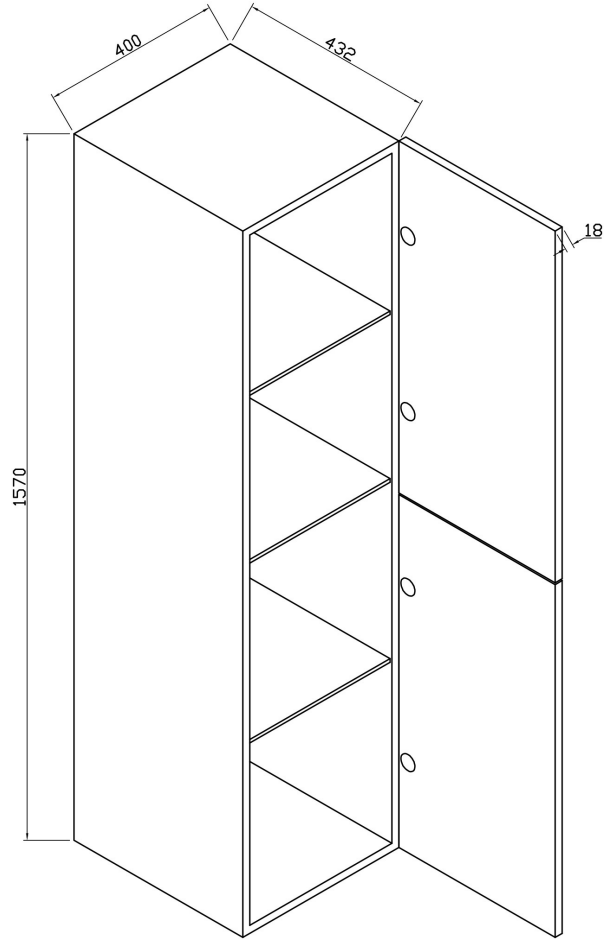

RAK-MEADOWS

Wall Hung Tall Cabinet, Alpine White

RAK
CERAMICS

Technical specifications

Dimensions: 400 x 432 mm

Weight: 40 Kg

Color: Alpine White

Code	Name
------	------

CABSDWHT	MEADOWS CABINET WALL HUNG LARGE WHITE
----------	---------------------------------------

Dimensions: All measurements are in millimeters and are subject to normal manufacturing variations.
Note: Due to a continuing development programme to improve design and performance, the manufacturer reserves all rights to vary specifications without prior information.
Please note accessories are for photographic use only.