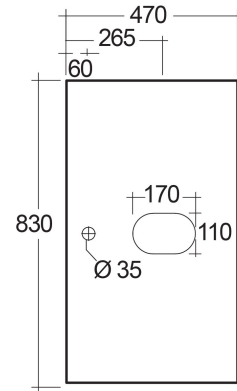

**RAK-PRECIOUS - PRESL08347103A -  
SURFACE COOL GREY  
COUNTER TOP SLAB - CUT TYPE A**

**RAK**  
CERAMICS

**Technical specifications**

Dimensions: 830 x 470 mm

Color: Surface XL Cool Grey - 103

Code:

Suites: [RAK-PRECIOUS](#)

Code	Name
PRESL08347103A	COUNTER TOP SLAB 103-SURFACE COOL GREY 80 CM - FOR RECTANGLE WASHBASINS

Dimensions: All dimensions in mm tolerance  $\pm 5\%$  for below 200mm and  $\pm 3\%$  for above 200mm.

Note: Due to a continuing development programme to improve design and performance, the manufacturer reserves all rights to vary specifications without prior information.