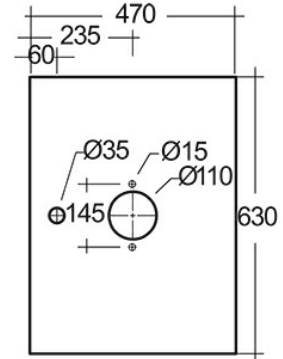

RAK-PRECIOUS - PRESL06347104D - BEHIND GREY COUNTER TOP SLAB - CUT TYPE D

RAK
CERAMICS

Technical specifications

Dimensions: 630 x 470 mm

Color: Behind Grey - 104

Code:

Suites: [RAK-PRECIOUS](#)

Code	Name
PRESL06347104D	COUNTER TOP SLAB 104-BEHIND GREY 60 CM - FOR RAK-MORNING WASHBASINS

Dimensions: All dimensions in mm tolerance $\pm 5\%$ for below 200mm and $\pm 3\%$ for above 200mm.

Note: Due to a continuing development programme to improve design and performance, the manufacturer reserves all rights to vary specifications without prior information.