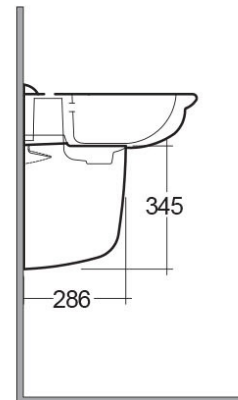

RAK-KARLA

Wash basin | Half Pedestal

RAK
CERAMICS

Technical specifications

Dimensions: 600 x 485 mm

Weight: 19 Kg

Color: Alpine White

Shape of basin: Oval

Overflow hole: yes

Suites: [RAK-KARLA](#)

Code	Name
KAPD00002	KARLA HALF PEDESTAL
KAWB00004	KARLA WASH BASIN 60CM

Dimensions: All measurements are in millimeters and are subject to normal manufacturing variations.
Note: Due to a continuing development programme to improve design and performance, the manufacturer reserves all rights to vary specifications without prior information.
Please note accessories are for photographic use only.