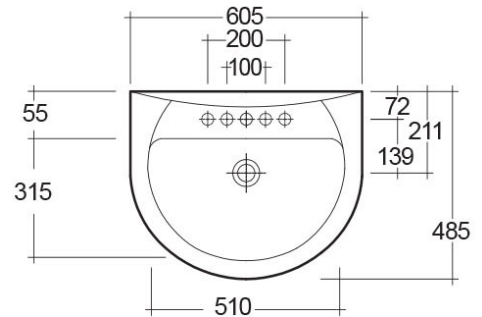

RAK-KARLA

Wash basin | Half Pedestal

RAK
CERAMICS

Technical specifications

Dimensions: 600 x 485 mm

Weight: 19 Kg

Color: Alpine White

Shape of basin: Oval

Overflow hole: yes

Suites: [RAK-KARLA](#)

Code	Name
KAPD00002	KARLA HALF PEDESTAL
KAWB00004	KARLA WASH BASIN 60CM

Dimensions: All measurements are in millimeters and are subject to normal manufacturing variations.
Note: Due to a continuing development programme to improve design and performance, the manufacturer reserves all rights to vary specifications without prior information.
Please note accessories are for photographic use only.