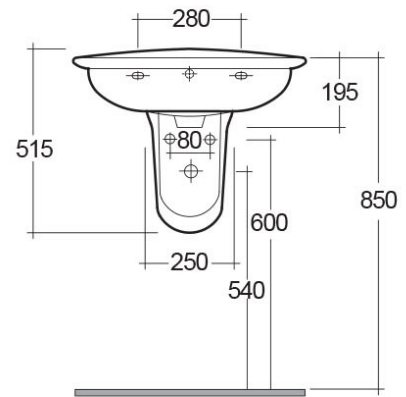

RAK-KARLA

Wash basin | Half Pedestal

RAK
CERAMICS

Technical specifications

Dimensions: 600 x 485 mm

Weight: 19 Kg

Color: Alpine White

Shape of basin: Oval

Overflow hole: yes

Suites: [RAK-KARLA](#)

Code	Name
KAPD00002	KARLA HALF PEDESTAL
KAWB00004	KARLA WASH BASIN 60CM

Dimensions: All measurements are in millimeters and are subject to normal manufacturing variations.
Note: Due to a continuing development programme to improve design and performance, the manufacturer reserves all rights to vary specifications without prior information.
Please note accessories are for photographic use only.