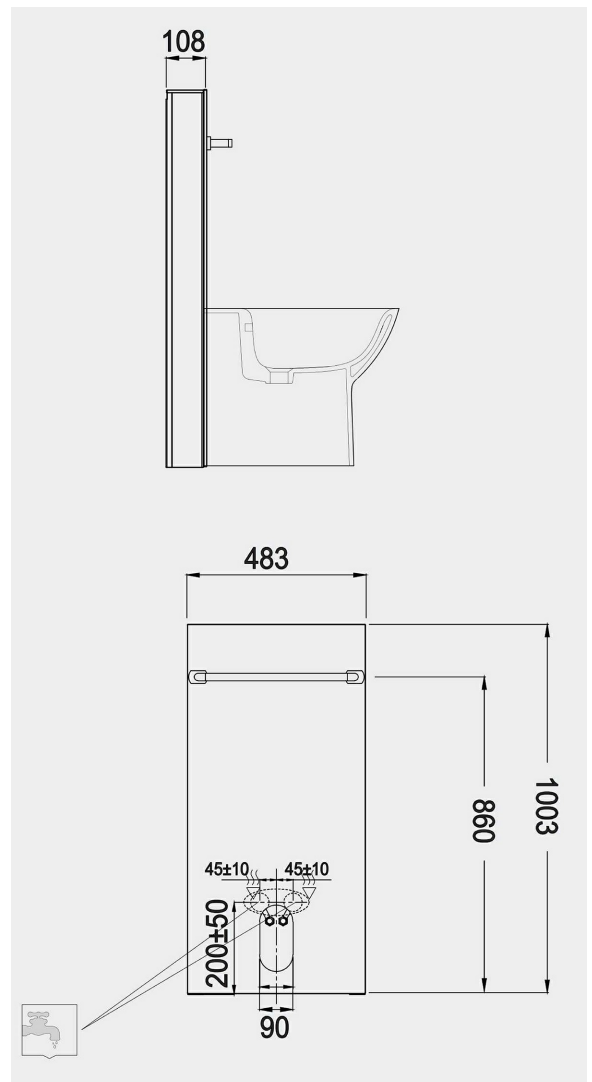

### Scheda tecnica

Dimensioni: 483 x 1003 mm

Colore: bianco alpino

Capacità di flusso:

Collezione: [RAK-ECOFIX](#)

### Codice Nome

FS12RAKCAB01 RAK-ECOFIX - CABINET CISTERN FOR BACK TO WALL BIDET - WHITE

Not compatible with BTW WCs & Bidets using Fischer Hidden Fixations.

Dimensions: All dimensions in mm. Tolerance of vitreous china & fireclay items:  $\pm 5\%$  for below 200mm and  $\pm 3\%$  for above 200mm; for all other items tolerance  $\pm 1\%$ . Note: Due to a continuing development program to improve design and performance, the manufacturer reserves all rights to vary specifications without prior information. Please note accessories are for photographic use only.